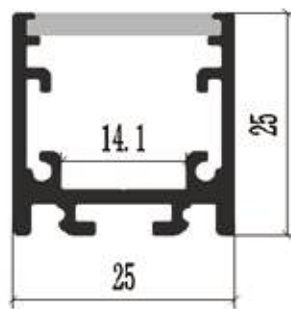

Material: AL6063-T5
Colour: Anodised or Powder Coated
Black, White Silver, Custom Color
PC Cover: Opal Diffuser, Transparent
Frosted.
Length: Up to 5m