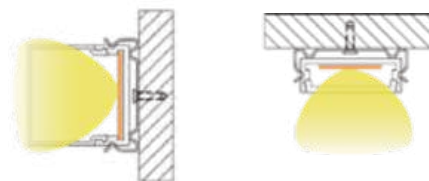

Black, White Silver, Custom Color

PC Cover: Opal Diffuser, Transparent

Frosted.

Length: Up to 5m

LCB1218

BALLATRIX : LCB2005, LCB2005A, LCB2006

LCB2005

LCB2005A