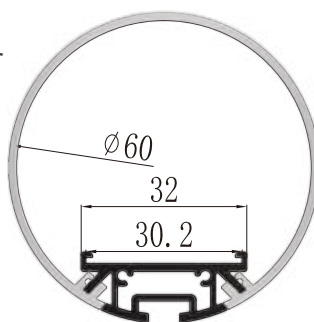

Material: AL6063-T5
Colour: Anodised or Powder Coated
Black, White Silver, Custom Color
PC Cover: Opal Diffuser, Transparent
Frosted.
Length: Up to 5m

LCB0060