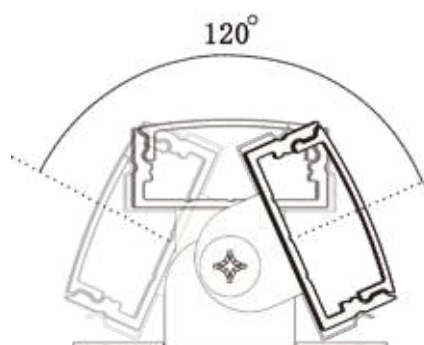

Material: AL6063-T5

Colour: Anodised or Powder Coated
Black, White Silver, Custom Color
PC Cover: Opal Diffuser, Transparent
Frosted.

Length: Up to 5m