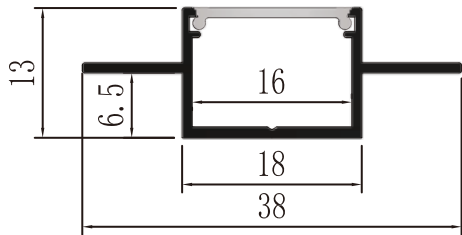

LCB3813
Plastic End Cap

Material: AL6063-T5

Colour: Anodised or Powder Coated

Black, White Silver, Custom Color

PC Cover: Opal Diffuser, Transparent

Frosted.

Length: Up to 5m