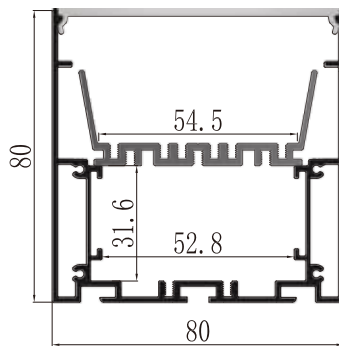

BALLATRIX : LCB8080, LCB10280

Material: AL6063-T5
Colour: Anodised or Powder Coated
Black, White Silver, Custom Color
PC Cover: Opal Diffuser, Transparent
Frosted.
Length: Up to 5m