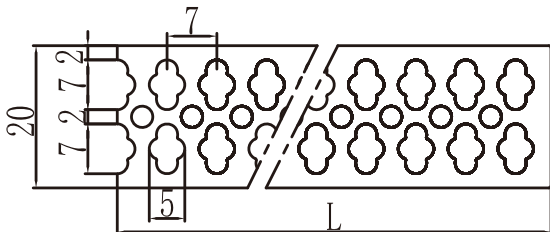

LCB4615
Plastic End Cap

Material: AL6063-T5

Colour: Anodised or Powder Coated

Black, White Silver, Custom Color

PC Cover: Opal Diffuser, Transparent Frosted.

Length: Up to 5m

Screw on both side
before plastering