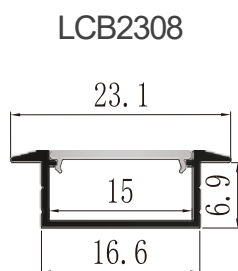

Material: AL6063-T5
Colour: Anodised or Powder Coated
Black, White Silver, Custom Color
PC Cover: Opal Diffuser, Transparent
Frosted.
Length: Up to 5m

LCB2308
Plastic End Cap