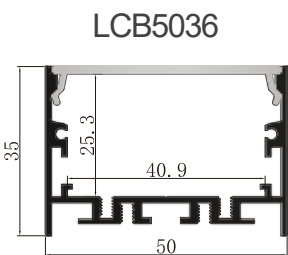

LCB5036
Black Diffused Cover

LCB5036
Metal Clip

LCB4035
Metal Clip

Suspended
Cable

LCB4035
Metal End Cap

LCB5036
Metal End Cap

BALLATRIX : LCB5535, LCB6535

Material: AL6063-T5
 Colour: Anodised or Powder Coated
 Black, White Silver, Custom Color
 PC Cover: Opal Diffuser, Transparent
 Frosted.
 Length: Up to 5m