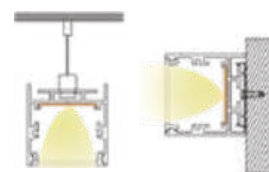

LCB3535

LCB3535
Metal End Cap

LCB3535
Metal Clip

Suspended
Cable

LCB3535
Black Diffused Cover

BALLATRIX : LCB3830, LCB5035, LCB4035, LCB5036

LCB5035
Black Diffused Cover

LCB3830/5035
Spring Clip