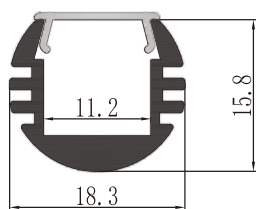

BALLATRIX : LCB1106, LCB1106A

LCB1106A

Material: AL6063-T5
Colour: Anodised or Powder Coated
Black, White Silver, Custom Color
PC Cover: Opal Diffuser, Transparent
Frosted.
Length: Up to 5m