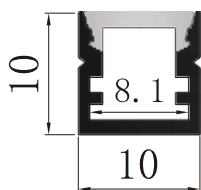

BALLATRIX : LCB1010, LCB1013, LCB1015

LCB1010

LCB1013

LCB1015

Material: AL6063-T5
Colour: Anodised or Powder Coated
Black, White Silver, Custom Color
PC Cover: Opal Diffuser, Transparent
Frosted.
Length: Up to 5m