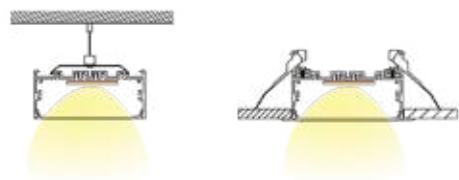

LCB8035
Metall Clip

LCB9535
Metall Clip

Suspended
Cable

BALLATRIX : LCB10236, LCB11736

LCB10236

LCB11736

Material: AL6063-T5
 Colour: Anodised or Powder Coated
 Black, White Silver, Custom Color
 PC Cover: Opal Diffuser, Transparent
 Frosted.
 Length: Up to 5m