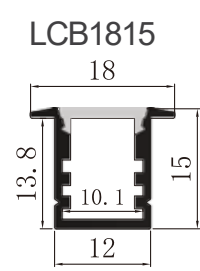

LCB1104/1104A
 Metal Clip

LCB1104
 End Insertion

LCB1104A
 Top Insertion

BALLATRIX : LCB1615, LCB1815, LCB2015

Material: AL6063-T5
 Colour: Anodised or Powder Coated
 Black, White Silver, Custom Color
 PC Cover: Opal Diffuser, Transparent
 Frosted.
 Length: Up to 5m