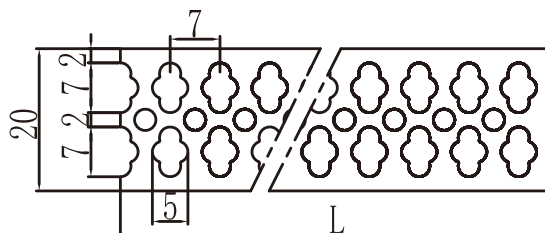

Screw on both side
before plastering

BALLATRIX : LCB5917

LCB5917

LCB5315
Plastic End Cap

Screw on one side
before plastering

Material: AL6063-T5
Colour: Anodised or Powder Coated
Black, White Silver, Custom Color
PC Cover: Opal Diffuser, Transparent
Frosted.
Length: Up to 5m