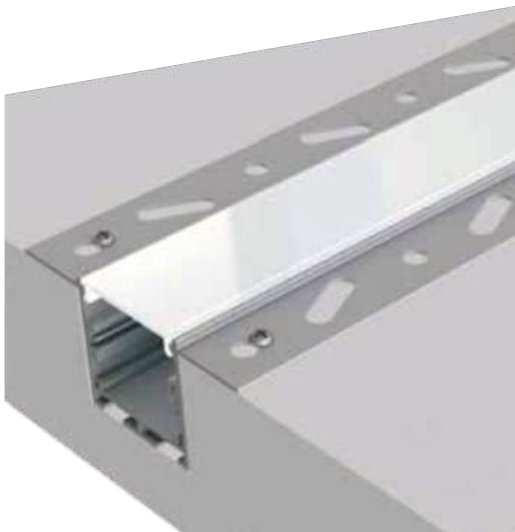

BALLATRIX : LCB8833

LCB8833

LCB8833
Metal End Cap

Material: AL6063-T5
Colour: Anodised or Powder Coated
Black, White Silver, Custom Color
PC Cover: Opal Diffuser, Transparent
Frosted.
Length: Up to 5m

BALLATRIX : LCB7535