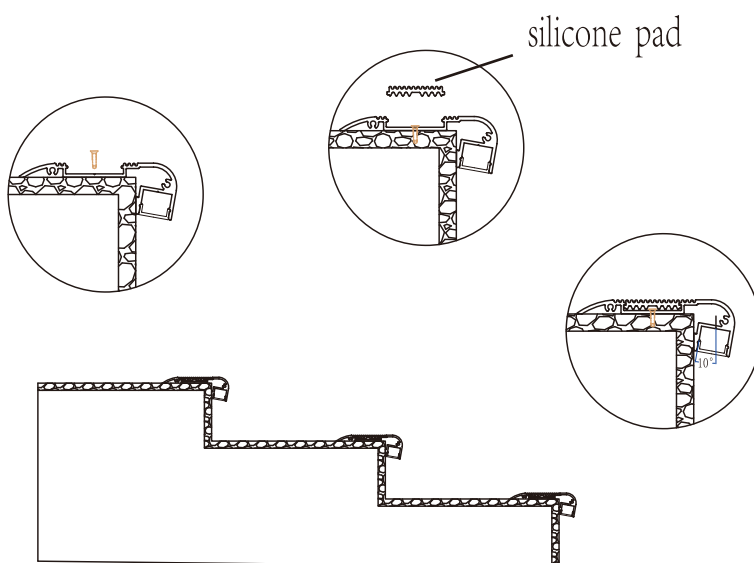

BALLATRIX : LCB6725

Material: AL6063-T5
Colour: Anodised or Powder Coated
Black, White Silver, Custom Color
PC Cover: Opal Diffuser, Transparent
Frosted.
Length: Up to 5m