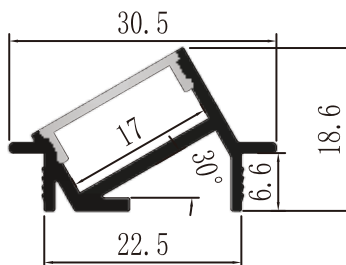

LCB1203
Plastic End Cap

LCB1301/1203
Metal Clip

LCB1301/1203
Plastic Clip

BALLATRIX : LCB3019

LCB3019

LCB3019
Plastic End Cap

Material: AL6063-T5
Colour: Anodised or Powder Coated
Black, White Silver, Custom Color
PC Cover: Opal Diffuser, Transparent
Frosted.
Length: Up to 5m