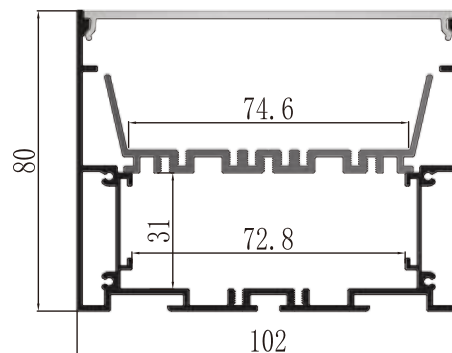

BALLATRIX : LCB8080, LCB10280

Material: AL6063-T5
Colour: Anodised or Powder Coated
Black, White Silver, Custom Color
PC Cover: Opal Diffuser, Transparent
Frosted.
Length: Up to 5m