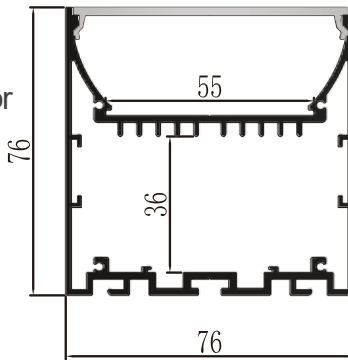

BALLATRIX : LCB7676, LCB9176

Material: AL6063-T5
Colour: Anodised or Powder Coated
Black, White Silver, Custom Color
PC Cover: Opal Diffuser, Transparent
Frosted.
Length: Up to 5m

LCB7676