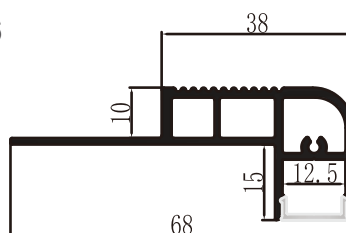

LCB6826

LCB6826
Plastic End Cap