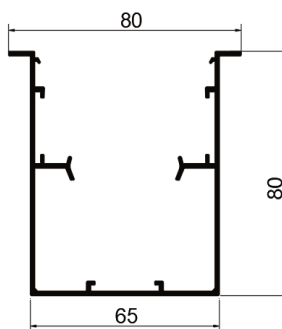

Aluminum Profiles

LCB2218