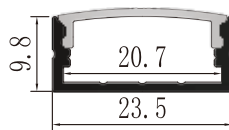

LCB2002

Material: AL6063-T5

Colour: Anodised or Powder Coated
Black, White Silver, Custom Color
PC Cover: Opal Diffuser, Transparent
Frosted.

Length: Up to 5m