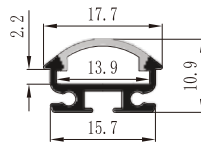

LCB0006

Material: AL6063-T5

Colour: Anodised or Powder Coated
Black, White Silver, Custom Color

PC Cover: Opal Diffuser, Transparent
Frosted.

Length: Up to 5m