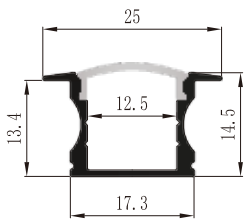

BALLATRIX : LCB1201, LCB1202, LCB1303

LCB1201

Material: AL6063-T5

Colour: Anodised or Powder Coated

Black, White Silver, Custom Color

PC Cover: Opal Diffuser, Transparent

Frosted.

Length: Up to 5m