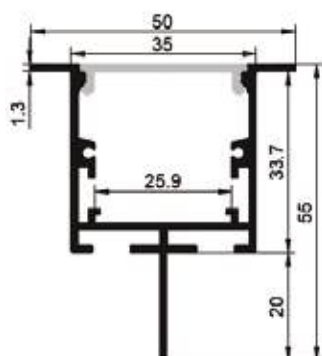

BALLATRIX : LCB5055

Material: AL6063-T5
Colour: Anodised or Powder Coated
Black, White Silver, Custom Color
PC Cover: Opal Diffuser, Transparent
Frosted.
Length: Up to 5m