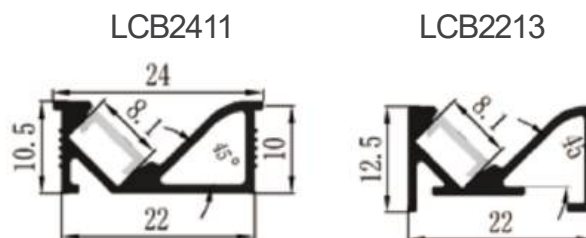

LCB2121

LCB2121
Plastic End Cap

LCB2121
Metal Clip

BALLATRIX : LCB2411, LCB2213

Material: AL6063-T5
 Colour: Anodised or Powder Coated
 Black, White Silver, Custom Color
 PC Cover: Opal Diffuser, Transparent
 Frosted.
 Length: Up to 5m