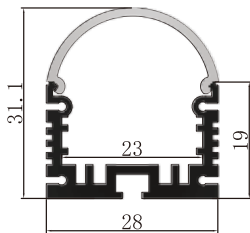

LCB2831

Channel Colour

Material: AL6063-T5

Surface: black/white/silver

Pc cover option:

opal diffuser, transparent, frosted

Available length: 0.5-3m