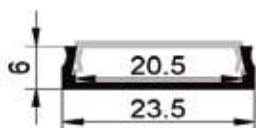

BALLATRIX : LCB2308, LCB2406

Material: AL6063-T5
Colour: Anodised or Powder Coated
Black, White Silver, Custom Color
PC Cover: Opal Diffuser, Transparent
Frosted.
Length: Up to 5m

LCB2406