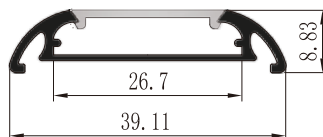

Screw on both side
before plastering

BALLATRIX : LCB1206, LCB2601

LCB1206

LCB2601

LCB1206
Plastic End Cap

LCB2601
Plastic End Cap

Material: AL6063-T5

Colour: Anodised or Powder Coated