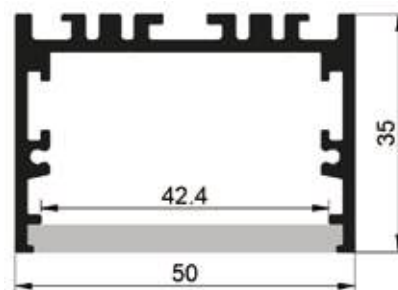

LCB5035R
Metal Clip