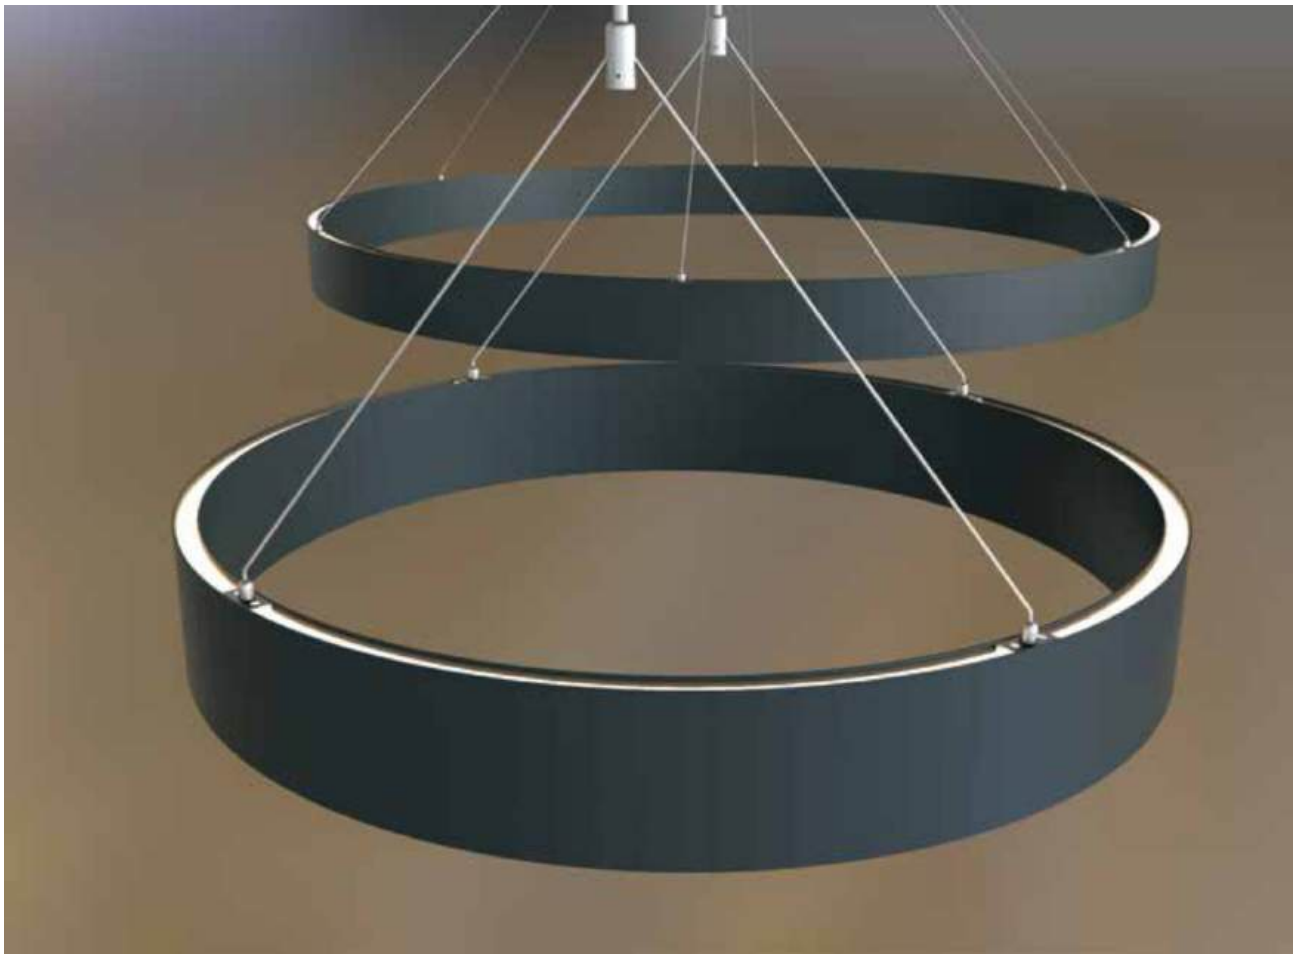

BALLATRIX : LCB1590