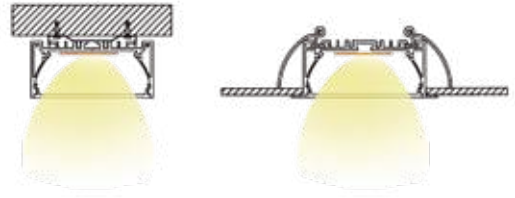

LCB6535
Black Diffused Cover

LCB5535
Metal End Cap

LCB5535
Spring Clip

LCB6535
Metal End Cap

LCB6535
Spring Clip

BALLATRIX : LCB10235, LCB11735

LCB10235

LCB11735