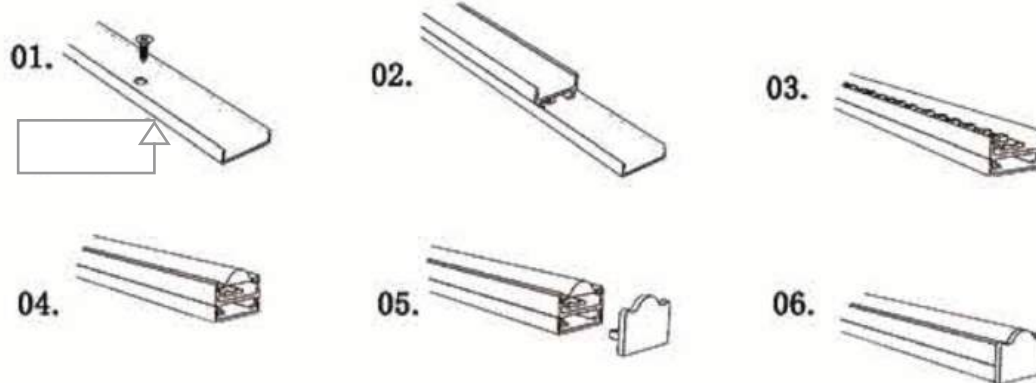

**LCB1105
End Insertion**

STEPS: