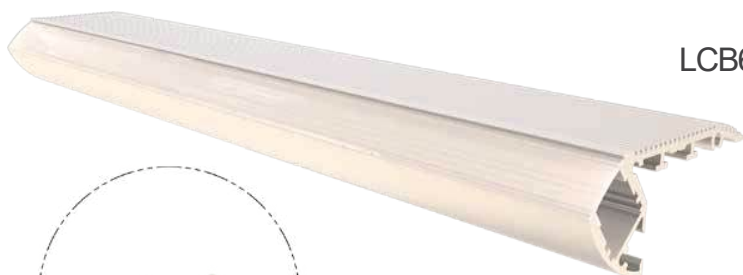

Material: AL6063-T5
Colour: Anodised or Powder Coated
Black, White Silver, Custom Color
PC Cover: Opal Diffuser, Transparent
Frosted.
Length: Up to 5m

LCB6826
Plastic End Cap