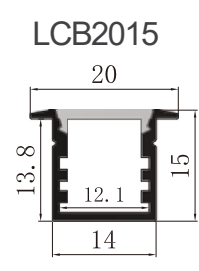

LCB1104/1104A
 Metal Clip

LCB1104
 End Insertion

LCB1104A
 Top Insertion

BALLATRIX : LCB1615, LCB1815, LCB2015

Material: AL6063-T5
 Colour: Anodised or Powder Coated
 Black, White Silver, Custom Color
 PC Cover: Opal Diffuser, Transparent
 Frosted.
 Length: Up to 5m