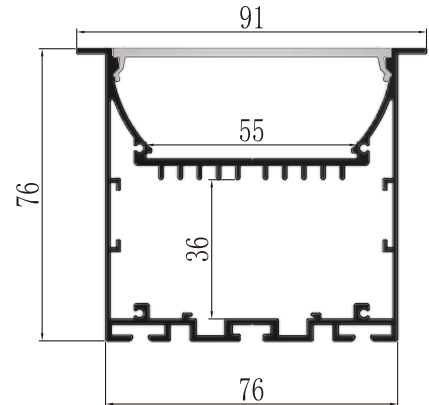

BALLATRIX : LCB7676, LCB9176

Material: AL6063-T5
Colour: Anodised or Powder Coated
Black, White Silver, Custom Color
PC Cover: Opal Diffuser, Transparent
Frosted.
Length: Up to 5m

LCB9176