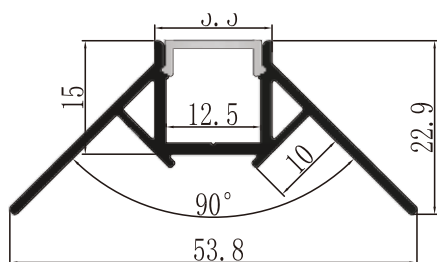

LCB5315

Material: AL6063-T5
Colour: Anodised or Powder Coated
Black, White Silver, Custom Color
PC Cover: Opal Diffuser, Transparent
Frosted.
Length: Up to 5m