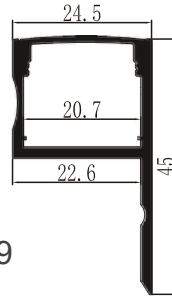

BALLATRIX : LCB2009, LCB2009A, LCB3511

LCB2009

Material: AL6063-T5
Colour: Anodised or Powder Coated
Black, White Silver, Custom Color
PC Cover: Opal Diffuser, Transparent
Frosted.
Length: Up to 5m