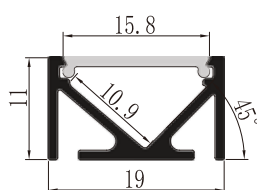

Length: Up to 5m

LCB1911

LCB2111

LCB1911
Plastic End Cap

LCB2111
Plastic End Cap

LCB1911
Metal Clip

BALLATRIX : LCB4615

LCB4615