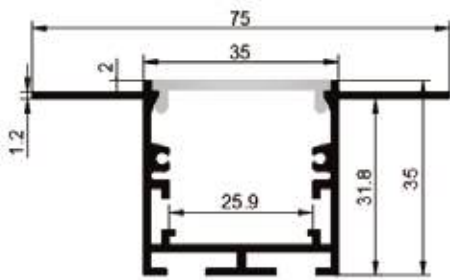

BALLATRIX : LCB7535

Material: AL6063-T5
Colour: Anodised or Powder Coated
Black, White Silver, Custom Color
PC Cover: Opal Diffuser, Transparent
Frosted.
Length: Up to 5m