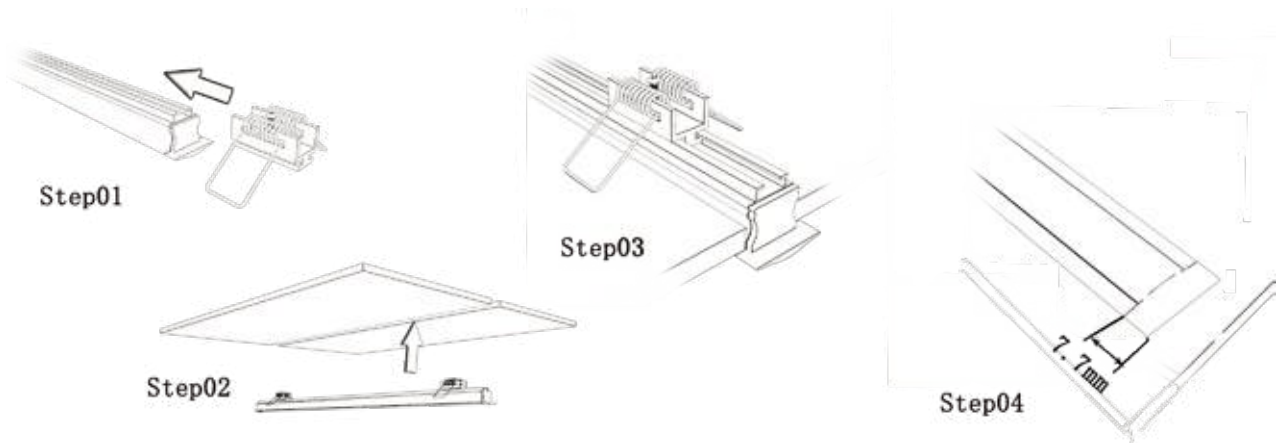

Spring Clip

Material: AL6063-T5

Colour: Anodised or Powder Coated

Black, White Silver, Custom Color

PC Cover: Opal Diffuser, Transparent

Frosted.

Length: Up to 5m

BALLATRIX : LCB7635, LCB9135