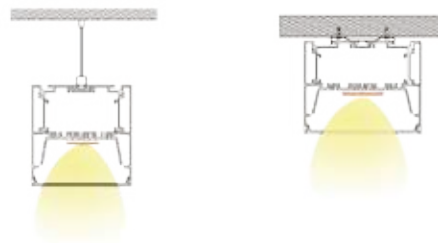

BALLATRIX : LCB8080, LCB10280

Material: AL6063-T5
Colour: Anodised or Powder Coated
Black, White Silver, Custom Color
PC Cover: Opal Diffuser, Transparent
Frosted.
Length: Up to 5m

LCB8080

LCB10280