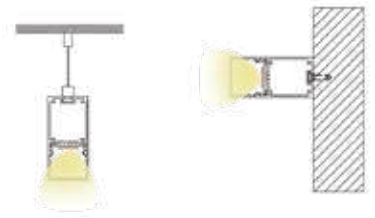

LCB3573
Metal End Cap