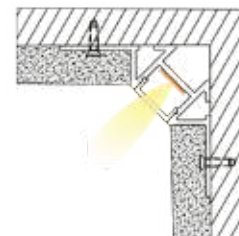

Screw on both side
before plastering

BALLATRIX : LCB5917

LCB5917

LCB5315
Plastic End Cap

Screw on one side
before plastering

Material: AL6063-T5
Colour: Anodised or Powder Coated
Black, White Silver, Custom Color
PC Cover: Opal Diffuser, Transparent
Frosted.
Length: Up to 5m