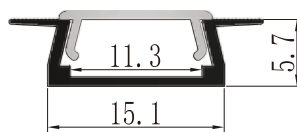

LCB1104A

Material: AL6063-T5

Colour: Anodised or Powder Coated
Black, White Silver, Custom Color
PC Cover: Opal Diffuser, Transparent
Frosted.

Length: Up to 5m