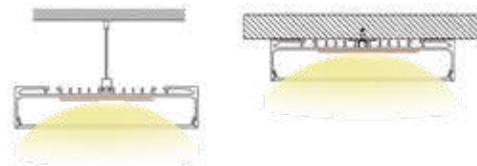

LCB8080

LCB10280

LCB8080
Metal End Cap

LCB8080/10280
Metal Clip

Suspended
Cable

LCB10280
Metal End Cap

LCB8080/10280
Tray Metal Clip

BALLATRIX : LCB14232