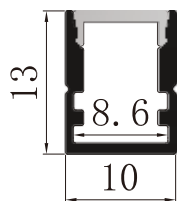

BALLATRIX : LCB1010, LCB1013, LCB1015

LCB1010

LCB1013

LCB1015

Material: AL6063-T5
Colour: Anodised or Powder Coated
Black, White Silver, Custom Color
PC Cover: Opal Diffuser, Transparent
Frosted.
Length: Up to 5m