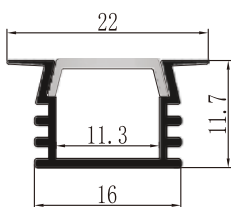

BALLATRIX : LCB1105, LCB1105A

LCB1105

Material: AL6063-T5
Colour: Anodised or Powder Coated
Black, White Silver, Custom Color
PC Cover: Opal Diffuser, Transparent
Frosted.
Length: Up to 5m