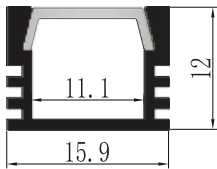

LCB1103A

LCB1104
Plastic End Cap