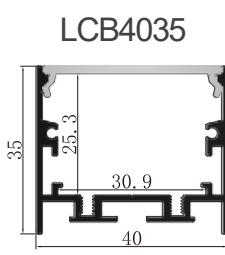

LCB5036
Black Diffused Cover

LCB5036
Metal Clip

LCB4035
Metal Clip

Suspended
Cable

LCB4035
Metal End Cap

LCB5036
Metal End Cap

BALLATRIX : LCB5535, LCB6535

Material: AL6063-T5
 Colour: Anodised or Powder Coated
 Black, White Silver, Custom Color
 PC Cover: Opal Diffuser, Transparent
 Frosted.
 Length: Up to 5m