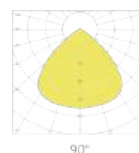

BALLATRIX : LCB2217

Material: AL6063-T5
Colour: Anodised or Powder Coated
Black, White Silver, Custom Color
PC Cover: Opal Diffuser, Transparent
Frosted.
Length: Up to 5m

Aluminum Profiles

LCB2217B