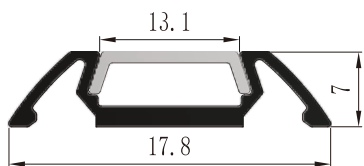

LCB3420

LCB4319

BALLATRIX : LCB1107, LCB2121

LCB1107

LCB1107
Plastic End Cap

LCB1107
Metal Clip

Material: AL6063-T5
 Colour: Anodised or Powder Coated
 Black, White Silver, Custom Color
 PC Cover: Opal Diffuser, Transparent
 Frosted.
 Length: Up to 5m