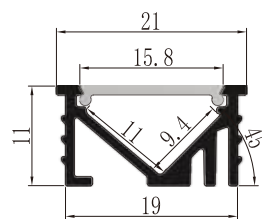

Length: Up to 5m

LCB1911

LCB2111

LCB1911
Plastic End Cap

LCB2111
Plastic End Cap

LCB1911
Metal Clip

BALLATRIX : LCB4615

LCB4615