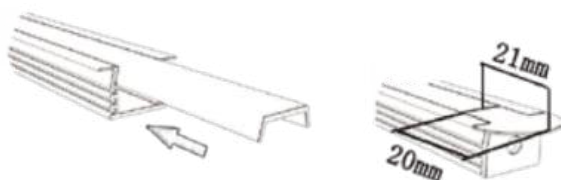

**LCB1105
End Insertion**