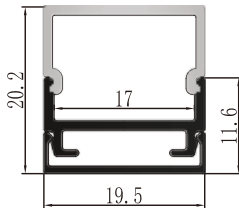

Length: Up to 5m

LCB1103
End Insertion

LCB1103A
Top Insertion

BALLATRIX : LCB1304, LCB1601, LCB1602

LCB1304

LCB1601

LCB1602

Channel Colour