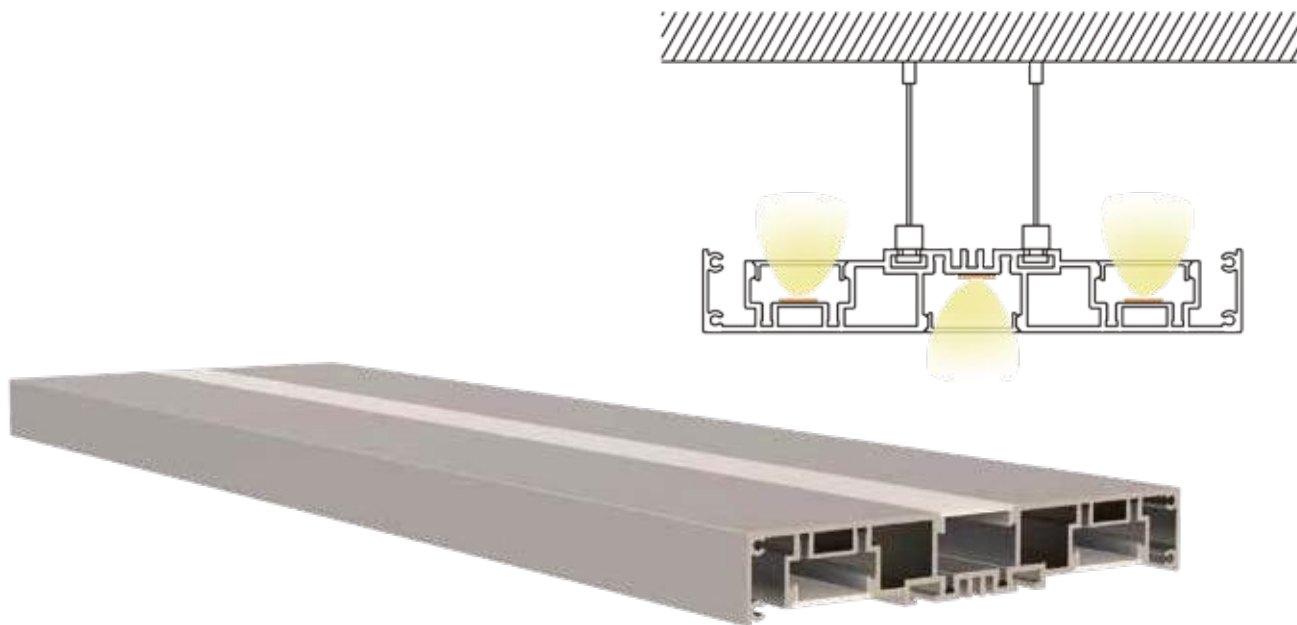

Frosted.

Length: Up to 5m

LCB5085
Black Diffused Cover

LCB5085
Metal End Cap

LCB5085
Metal Clip

Suspended
Cable

BALLATRIX : LCB15023

LCB15023