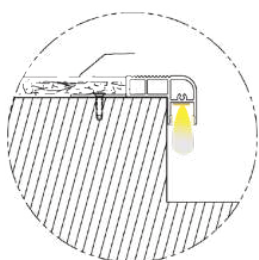

Material: AL6063-T5
Colour: Anodised or Powder Coated
Black, White Silver, Custom Color
PC Cover: Opal Diffuser, Transparent
Frosted.
Length: Up to 5m

LCB6826
Plastic End Cap