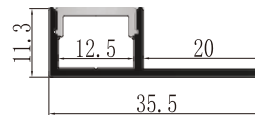

BALLATRIX : LCB2009, LCB2009A, LCB3511

Material: AL6063-T5
Colour: Anodised or Powder Coated
Black, White Silver, Custom Color
PC Cover: Opal Diffuser, Transparent
Frosted.
Length: Up to 5m

LCB3511