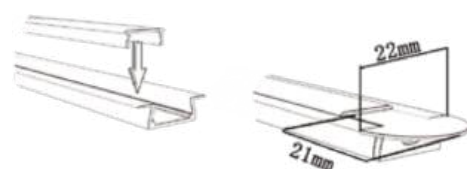

LCB1104/1104A
 Metal Clip

LCB1104
 End Insertion

LCB1104A
 Top Insertion

BALLATRIX : LCB1615, LCB1815, LCB2015

Material: AL6063-T5
 Colour: Anodised or Powder Coated
 Black, White Silver, Custom Color
 PC Cover: Opal Diffuser, Transparent
 Frosted.
 Length: Up to 5m