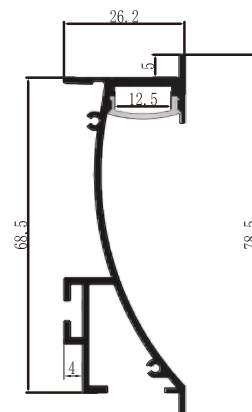

LCB6916
Spring Clip