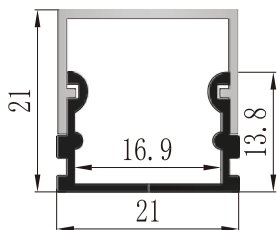

LCB2121
Plastic End Cap