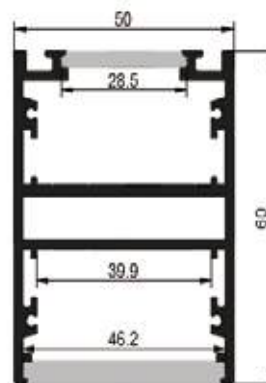

PC Cover: Opal Diffuser, Transparent

Frosted.

Length: Up to 5m

LCB6050R
Metal Clip

LCB6050R
Metal End Cap

Hanging Cable and Ceiling Mount

BALLATRIX : LCB3535R

Material: AL6063-T5