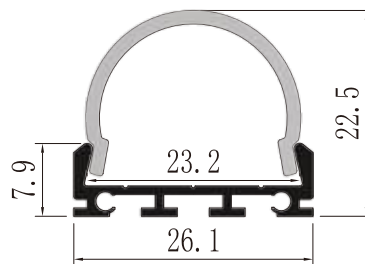

Frosted.

Length: Up to 5m

LCB2401

LCB2402

LCB2401
Plastic End Cap

LCB2402
Plastic End Cap

LCB2401/2402
Metal Clip

LCB2401/2402
Spring Clip