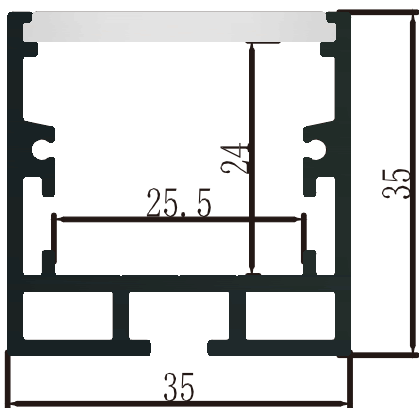

PC Cover: Opal Diffuser, Transparent

Frosted.

Length: Up to 5m

LCB6050R
Metal Clip

LCB6050R
Metal End Cap

Hanging Cable and Ceiling Mount

BALLATRIX : LCB3535R

Material: AL6063-T5