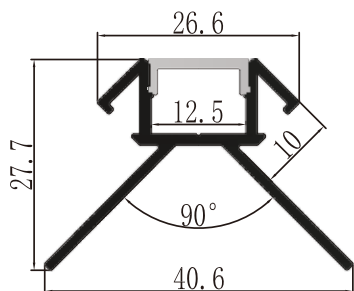

LCB4128
Plastic End Cap

Material: AL6063-T5
Colour: Anodised or Powder Coated
Black, White Silver, Custom Color
PC Cover: Opal Diffuser, Transparent
Frosted.
Length: Up to 5m