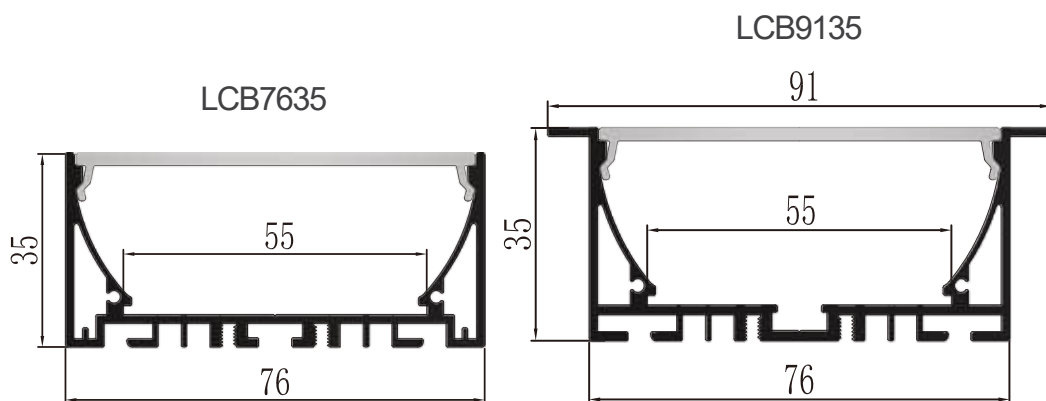

Spring Clip

Material: AL6063-T5

Colour: Anodised or Powder Coated

Black, White Silver, Custom Color

PC Cover: Opal Diffuser, Transparent

Frosted.

Length: Up to 5m

BALLATRIX : LCB7635, LCB9135