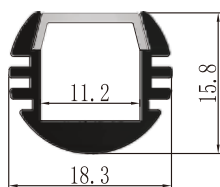

BALLATRIX : LCB1106, LCB1106A

LCB1106

Material: AL6063-T5
Colour: Anodised or Powder Coated
Black, White Silver, Custom Color
PC Cover: Opal Diffuser, Transparent
Frosted.
Length: Up to 5m