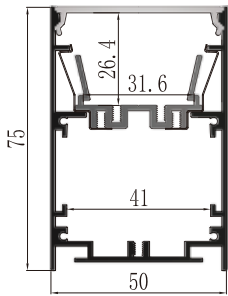

BALLATRIX : LCB5075, LCB6575

LCB5075

Material: AL6063-T5
Colour: Anodised or Powder Coated
Black, White Silver, Custom Color
PC Cover: Opal Diffuser, Transparent
Frosted.
Length: Up to 5m