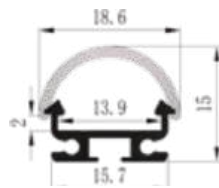

BALLATRIX : LCB0001, LCB0006

LCB0001