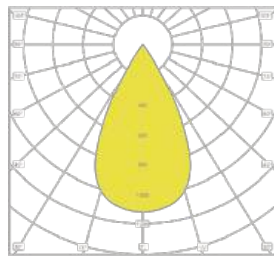

Typ.FWHM

50°