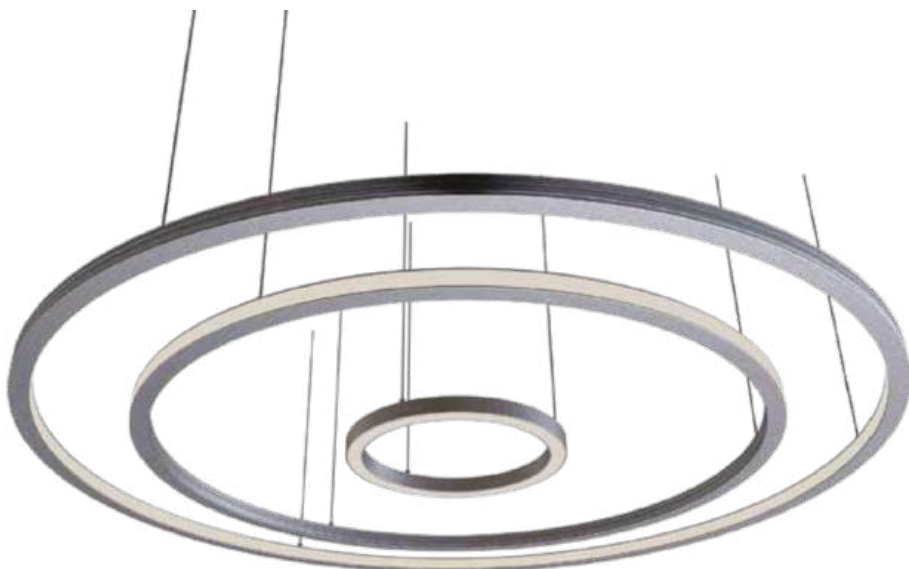

BALLATRIX : LCB2525R