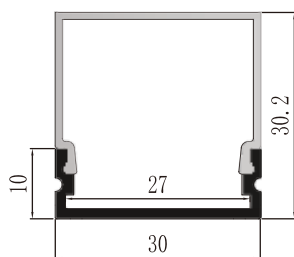

BALLATRIX : LCB2005, LCB2005A, LCB2006

LCB2005

LCB2005A

Material: AL6063-T5

Colour: Anodised or Powder Coated

Black, White Silver, Custom Color

PC Cover: Opal Diffuser, Transparent

Frosted.

Length: Up to 5m