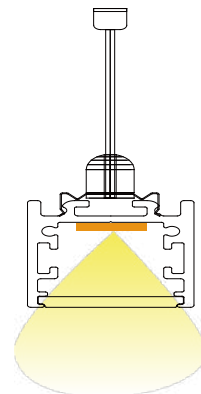

BALLATRIX : LCB2525R