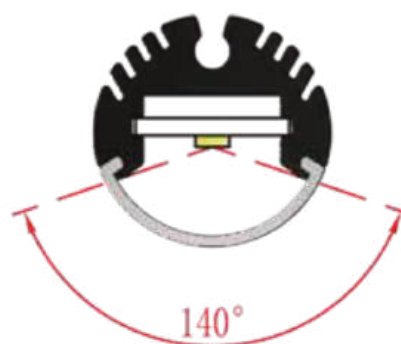

BALLATRIX : LCB2020

Material: AL6063-T5
Colour: Anodised or Powder Coated
Black, White Silver, Custom Color
PC Cover: Opal Diffuser, Transparent
Frosted.
Length: Up to 5m

LCB2020