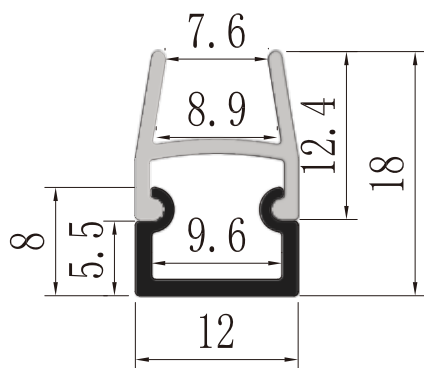

BALLATRIX : LCBV04, LCB1218

Material: AL6063-T5

Colour: Anodised or Powder Coated

Black, White Silver, Custom Color

PC Cover: Opal Diffuser, Transparent

Frosted.

Length: Up to 5m

LCB1218