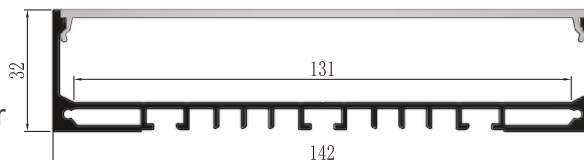

LCB14232

Material: AL6063-T5
Colour: Anodised or Powder Coated
Black, White Silver, Custom Color
PC Cover: Opal Diffuser, Transparent
Frosted.
Length: Up to 5m