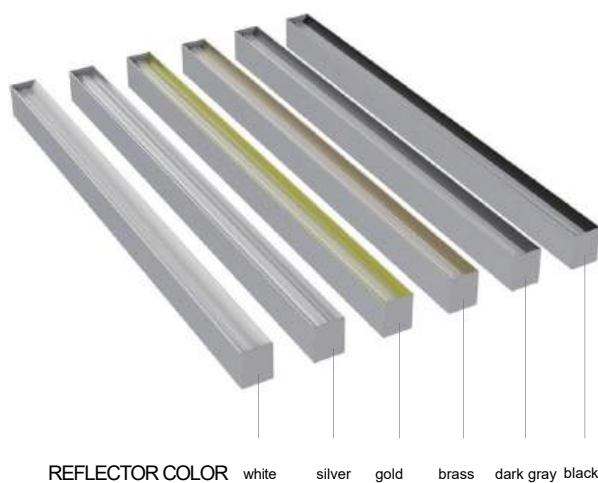

LCB10236
Metal End Cap

LCB11736
Metal End Cap

LCB10236
Metall Clip

LCB11736
Metall Clip

Suspended
Cable

BALLATRIX : LCB2217

Material: AL6063-T5
 Colour: Anodised or Powder Coated
 Black, White Silver, Custom Color
 PC Cover: Opal Diffuser, Transparent
 Frosted.
 Length: Up to 5m