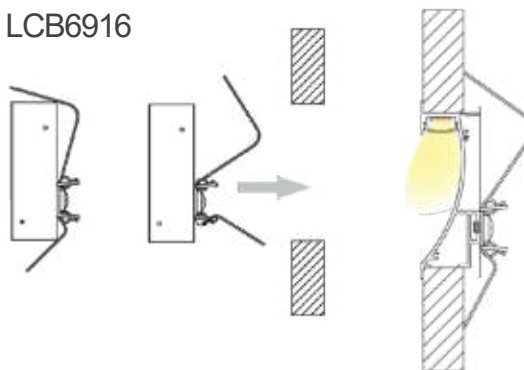

BALLATRIX : LCB6916, LCB12017

LCB6916

Material: AL6063-T5
Colour: Anodised or Powder Coated
Black, White Silver, Custom Color
PC Cover: Opal Diffuser, Transparent
Frosted.
Length: Up to 5m