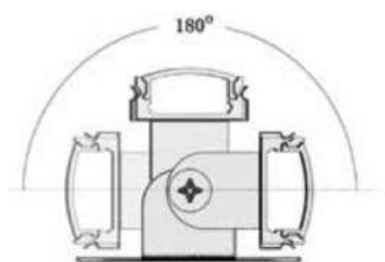

BALLATRIX : LCB1201, LCB1202, LCB1303

Material: AL6063-T5

Colour: Anodised or Powder Coated

Black, White Silver, Custom Color

PC Cover: Opal Diffuser, Transparent

Frosted.

Length: Up to 5m