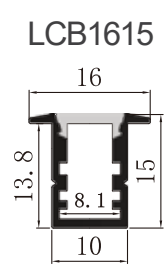

LCB1104/1104A
 Metal Clip

LCB1104
 End Insertion

LCB1104A
 Top Insertion

BALLATRIX : LCB1615, LCB1815, LCB2015

Material: AL6063-T5
 Colour: Anodised or Powder Coated
 Black, White Silver, Custom Color
 PC Cover: Opal Diffuser, Transparent
 Frosted.
 Length: Up to 5m