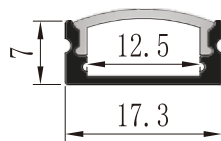

50°x50°

35°x75°

60°

90°

单偏

双偏

BALLATRIX : LCB1204, LCB1205, LCB1302

LCB1204