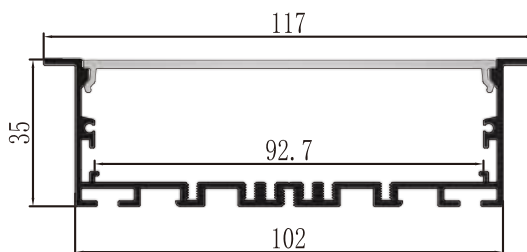

LCB8035
Metall Clip

LCB9535
Metall Clip

Suspended
Cable

BALLATRIX : LCB10236, LCB11736

LCB10236

LCB11736

Material: AL6063-T5
 Colour: Anodised or Powder Coated
 Black, White Silver, Custom Color
 PC Cover: Opal Diffuser, Transparent
 Frosted.
 Length: Up to 5m