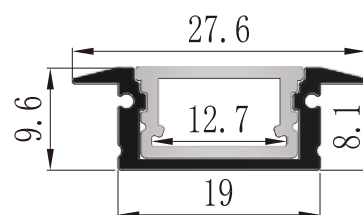

BALLATRIX : LCB1910, LCB2810

Material: AL6063-T5
Colour: Anodised or Powder Coated
Black, White Silver, Custom Color
PC Cover: Opal Diffuser, Transparent
Frosted.
Length: Up to 5m