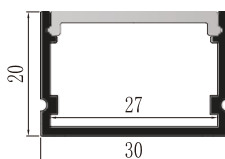

Length: Up to 5m

LCB2006

LCB2006
Plastic End Cap

LCB2006
Metal Clip

BALLATRIX : LCB2405, LCB2010

LCB2405

LCB2405
Plastic End Cap

LCB2405
Metal Clip