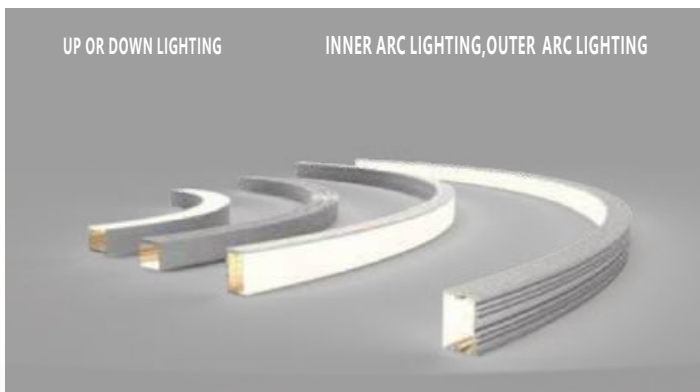

LCB2525R
Metal End Cap

Hanging Cable and Ceiling Mount

BALLATRIX : LCB5035R

Material: AL6063-T5
 Colour: Anodised or Powder Coated
 Black, White Silver, Custom Color
 PC Cover: Opal Diffuser, Transparent
 Frosted.
 Length: Up to 5m