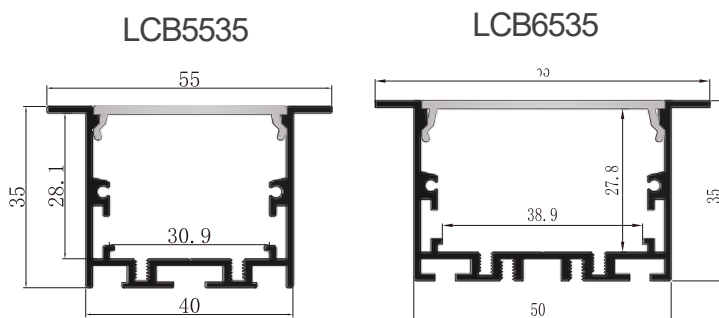

LCB5036
Black Diffused Cover

LCB5036
Metal Clip

LCB4035
Metal Clip

Suspended
Cable

LCB4035
Metal End Cap

LCB5036
Metal End Cap

BALLATRIX : LCB5535, LCB6535

Material: AL6063-T5
 Colour: Anodised or Powder Coated
 Black, White Silver, Custom Color
 PC Cover: Opal Diffuser, Transparent
 Frosted.
 Length: Up to 5m