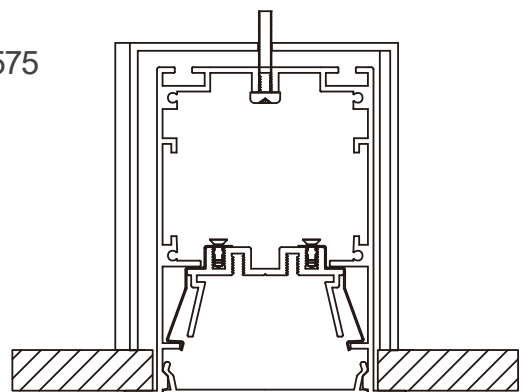

**LCB6575
Metal End Cap**

**LCB6575
Metal Clip**

LCB6575