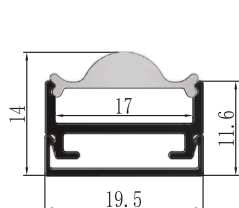

Length: Up to 5m

LCB1103
End Insertion

LCB1103A
Top Insertion

BALLATRIX : LCB1304, LCB1601, LCB1602

LCB1304

LCB1601

LCB1602

Channel Colour