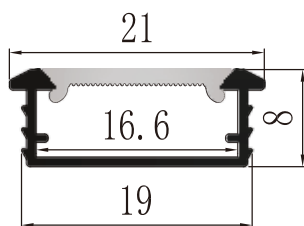

LCB1607
Plastic End Cap