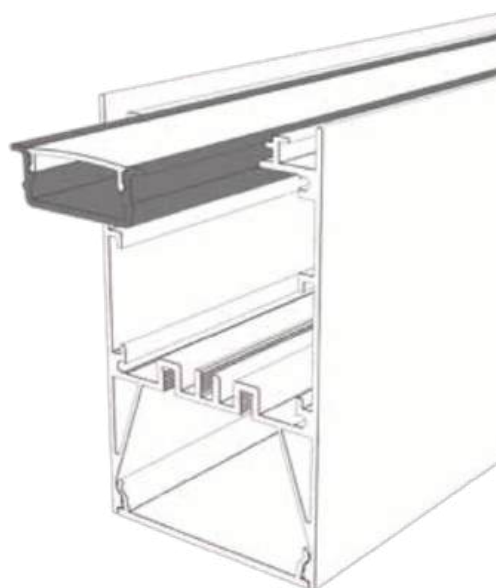

Frosted.

Length: Up to 5m

LCB5085
Black Diffused Cover

LCB5085
Metal End Cap

LCB5085
Metal Clip

Suspended
Cable

BALLATRIX : LCB15023

LCB15023