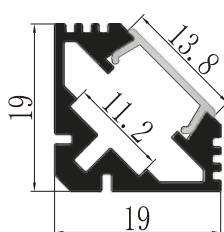

BALLATRIX : LCB1101, LCB1101A

LCB1101A

Material: AL6063-T5
Colour: Anodised or Powder Coated
Black, White Silver, Custom Color
PC Cover: Opal Diffuser, Transparent
Frosted.
Length: Up to 5m