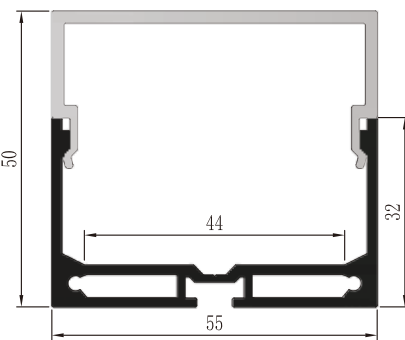

LCB5550

Material: AL6063-T5
Colour: Anodised or Powder Coated
Black, White Silver, Custom Color
PC Cover: Opal Diffuser, Transparent
Frosted.
Length: Up to 5m