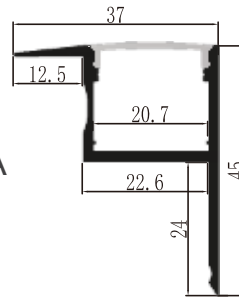

BALLATRIX : LCB2009, LCB2009A, LCB3511

Material: AL6063-T5
Colour: Anodised or Powder Coated
Black, White Silver, Custom Color
PC Cover: Opal Diffuser, Transparent
Frosted.
Length: Up to 5m

LCB2009A