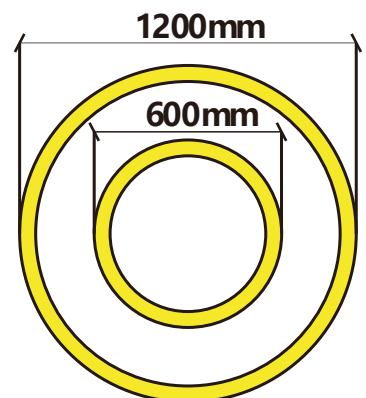

LCB0060/0120
Metal Clip

Suspended
Wire

BALLATRIX : LCB1590

Material: AL6063-T5
Colour: Anodised or Powder Coated
Black, White Silver, Custom Color
PC Cover: Opal Diffuser, Transparent
Frosted.
Length: Up to 5m