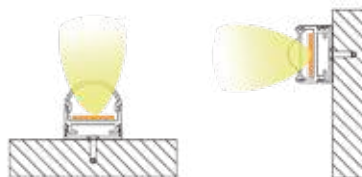

Length: Up to 5m

LCB1103
End Insertion

LCB1103A
Top Insertion

BALLATRIX : LCB1304, LCB1601, LCB1602

LCB1304

LCB1601

LCB1602

Channel Colour