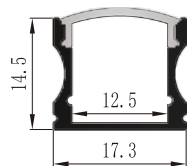

BALLATRIX : LCB1201, LCB1202, LCB1303

LCB1202

Material: AL6063-T5

Colour: Anodised or Powder Coated

Black, White Silver, Custom Color

PC Cover: Opal Diffuser, Transparent

Frosted.

Length: Up to 5m