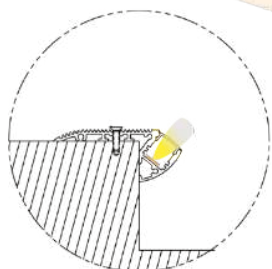

Material: AL6063-T5
 Colour: Anodised or Powder Coated
 Black, White Silver, Custom Color
 PC Cover: Opal Diffuser, Transparent
 Frosted.
 Length: Up to 5m

LCB6725
 Plastic End Cap

LCB6728

LCB6728
Plastic End Cap