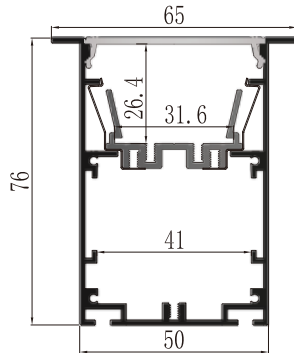

BALLATRIX : LCB5075, LCB6575

LCB6575

Material: AL6063-T5
Colour: Anodised or Powder Coated
Black, White Silver, Custom Color
PC Cover: Opal Diffuser, Transparent
Frosted.
Length: Up to 5m