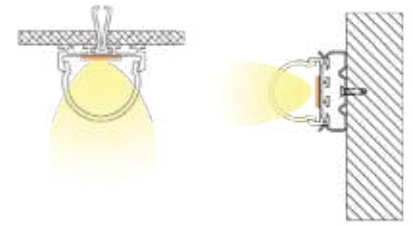

BALLATRIX : LCB2401, LCB2402

Material: AL6063-T5

Colour: Anodised or Powder Coated

Black, White Silver, Custom Color

PC Cover: Opal Diffuser, Transparent

Frosted.

Length: Up to 5m

LCB2401

LCB2402