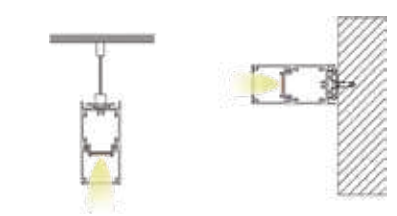

LCB3575

LCB3573
Metal End Cap

LCB3573
Metal Clip

Suspended
Cable

LCB3575
Black Diffuse Cover

LCB3575
Metal End Cap

LCB3575
Metal Clip

Suspended
Cable