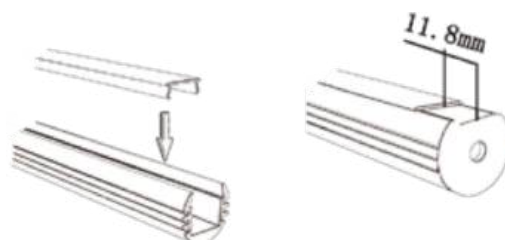

LCB1106/1106A
 Plastic End Cap

LCB1106/1106A
 Metal Clip

LCB1106
 End Insertion

LCB1106A
 Top Insertion

BALLATRIX : LCBV04, LCB1218

LCBV04

Material: AL6063-T5

Colour: Anodised or Powder Coated