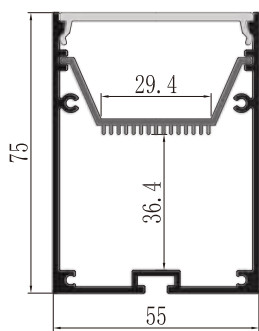

BALLATRIX : LCB5575, LCB7075

Material: AL6063-T5
Colour: Anodised or Powder Coated
Black, White Silver, Custom Color
PC Cover: Opal Diffuser, Transparent
Frosted.
Length: Up to 5m