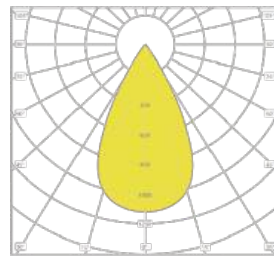

50°x50°

35°x75°

60°

90°

单偏

双偏

BALLATRIX : LCB1204, LCB1205, LCB1302

LCB1204