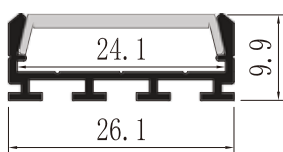

Length: Up to 5m

LCB2006

LCB2006
Plastic End Cap

LCB2006
Metal Clip

BALLATRIX : LCB2405, LCB2010

LCB2405

LCB2405
Plastic End Cap

LCB2405
Metal Clip