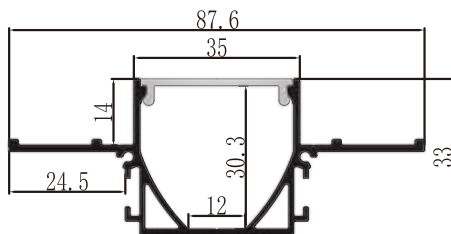

BALLATRIX : LCB8833

LCB8833

Material: AL6063-T5
Colour: Anodised or Powder Coated
Black, White Silver, Custom Color
PC Cover: Opal Diffuser, Transparent
Frosted.
Length: Up to 5m