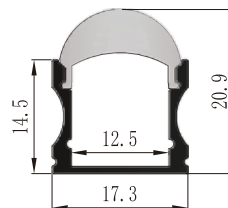

BALLATRIX : LCB1201, LCB1202, LCB1303

LCB1303

Material: AL6063-T5

Colour: Anodised or Powder Coated

Black, White Silver, Custom Color

PC Cover: Opal Diffuser, Transparent

Frosted.

Length: Up to 5m