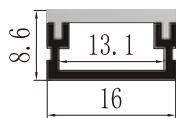

BALLATRIX : LCB1610, LCB1610A, LCB1612, LCB1612A

LCB1610

LCB1612

Material: AL6063-T5

Colour: Anodised or Powder Coated
Black, White Silver, Custom Color

PC Cover: Opal Diffuser, Transparent
Frosted.

Length: Up to 5m

IP65 Installation