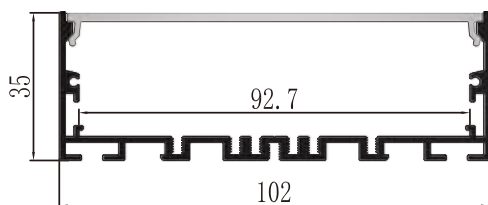

LCB8035
Metall Clip

LCB9535
Metall Clip

Suspended
Cable

BALLATRIX : LCB10236, LCB11736

LCB10236

LCB11736

Material: AL6063-T5
 Colour: Anodised or Powder Coated
 Black, White Silver, Custom Color
 PC Cover: Opal Diffuser, Transparent
 Frosted.
 Length: Up to 5m