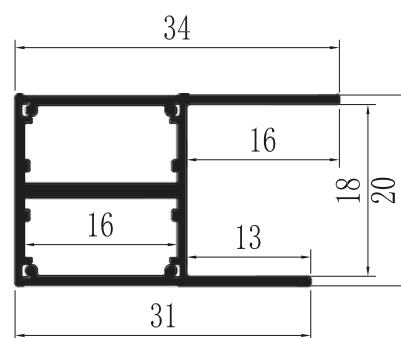

Material: AL6063-T5
Colour: Anodised or Powder Coated
Black, White Silver, Custom Color
PC Cover: Opal Diffuser, Transparent
Frosted.
Length: Up to 5m

LCB3420