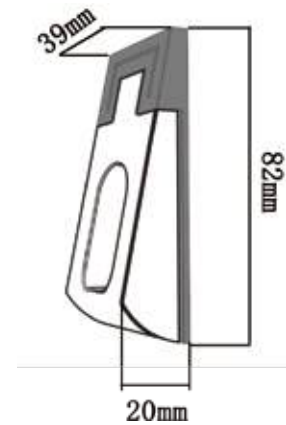

Material: AL6063-T5
Colour: Anodised or Powder Coated
Black, White Silver, Custom Color
PC Cover: Opal Diffuser, Transparent
Frosted.
Length: Up to 5m