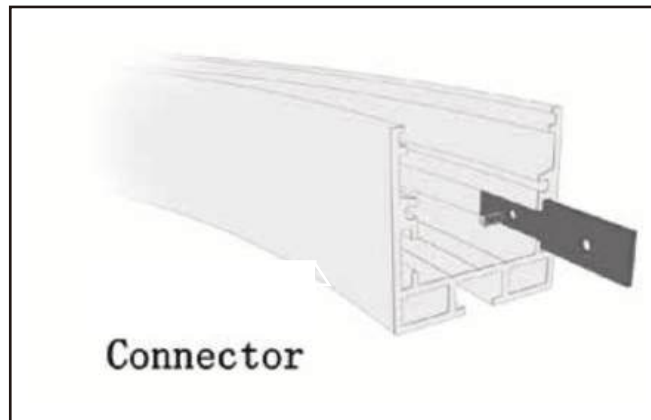

BALLATRIX : LCB3535R

Material: AL6063-T5
Colour: Anodised or Powder Coated
Black, White Silver, Custom Color
PC Cover: Opal Diffuser, Transparent
Frosted.
Length: Up to 5m