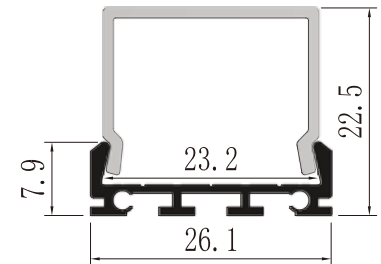

Frosted.

Length: Up to 5m

LCB2401

LCB2402

LCB2401
Plastic End Cap

LCB2402
Plastic End Cap

LCB2401/2402
Metal Clip

LCB2401/2402
Spring Clip