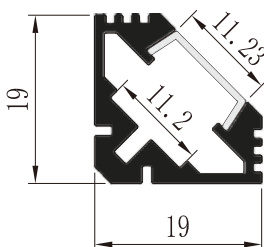

BALLATRIX : LCB1101, LCB1101A

LCB1101

Material: AL6063-T5
Colour: Anodised or Powder Coated
Black, White Silver, Custom Color
PC Cover: Opal Diffuser, Transparent
Frosted.
Length: Up to 5m