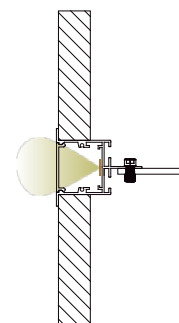

BALLATRIX : LCB5055

Material: AL6063-T5
Colour: Anodised or Powder Coated
Black, White Silver, Custom Color
PC Cover: Opal Diffuser, Transparent
Frosted.
Length: Up to 5m