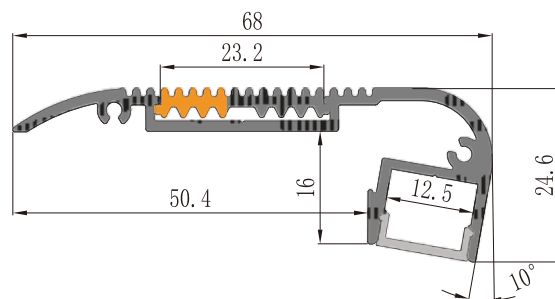

BALLATRIX : LCB6725

Material: AL6063-T5
Colour: Anodised or Powder Coated
Black, White Silver, Custom Color
PC Cover: Opal Diffuser, Transparent
Frosted.
Length: Up to 5m