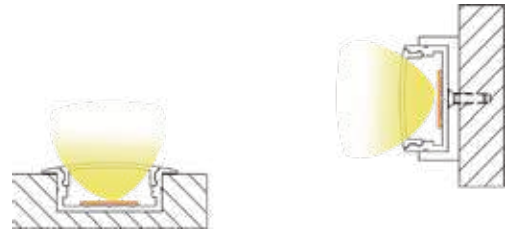

BALLATRIX : LCB2001,LCB2002