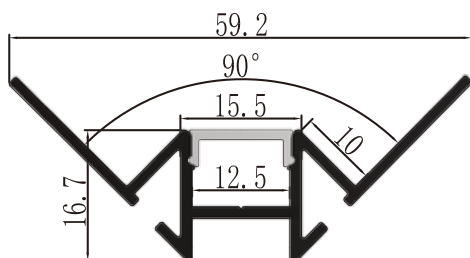

BALLATRIX : LCB5917

LCB5917

Screw on one side
before plastering

Material: AL6063-T5
Colour: Anodised or Powder Coated
Black, White Silver, Custom Color
PC Cover: Opal Diffuser, Transparent
Frosted.
Length: Up to 5m