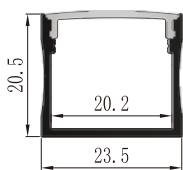

BALLATRIX : LCB2007, LCB2008, LCB2007A

LCB2007

Material: AL6063-T5
Colour: Anodised or Powder Coated
Black, White Silver, Custom Color
PC Cover: Opal Diffuser, Transparent
Frosted.
Length: Up to 5m

LCB2008A