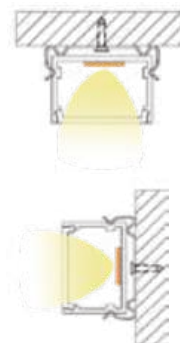

Length: Up to 5m

LCB2006

LCB2006
Plastic End Cap

LCB2006
Metal Clip

BALLATRIX : LCB2405, LCB2010

LCB2405

LCB2405
Plastic End Cap

LCB2405
Metal Clip