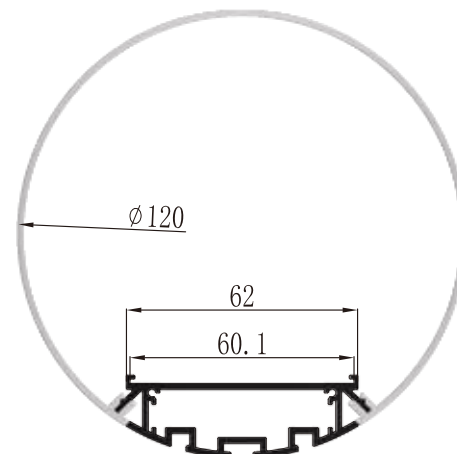

BALLATRIX : LCB0060, LCB0120

Material: AL6063-T5
Colour: Anodised or Powder Coated
Black, White Silver, Custom Color
PC Cover: Opal Diffuser, Transparent
Frosted.
Length: Up to 5m

LCB0120