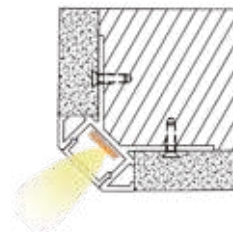

BALLATRIX : LCB4128

LCB4128