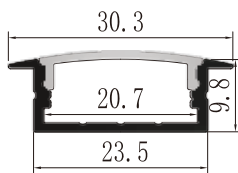

BALLATRIX : LCB2001,LCB2002

LCB2001