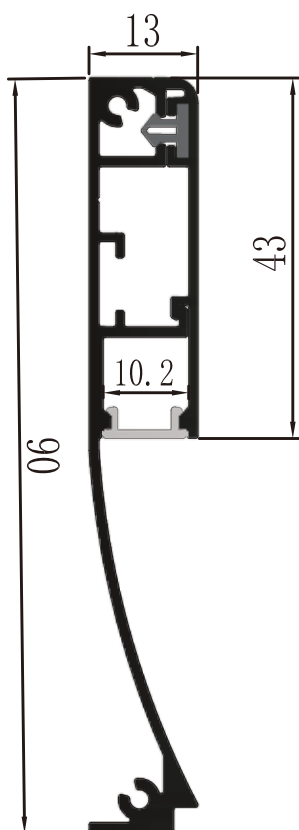

BALLATRIX : LCB9013

LCB9013

Material: AL6063-T5
Colour: Anodised or Powder Coated
Black, White Silver, Custom Color
PC Cover: Opal Diffuser, Transparent
Frosted.
Length: Up to 5m