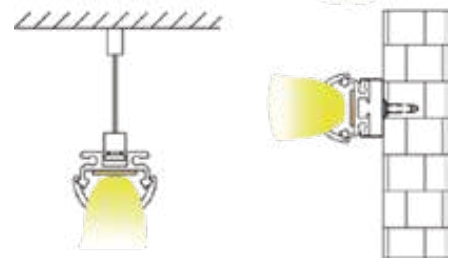

BALLATRIX : LCB0001, LCB0006

Material: AL6063-T5

Colour: Anodised or Powder Coated
Black, White Silver, Custom Color

PC Cover: Opal Diffuser, Transparent
Frosted.

Length: Up to 5m