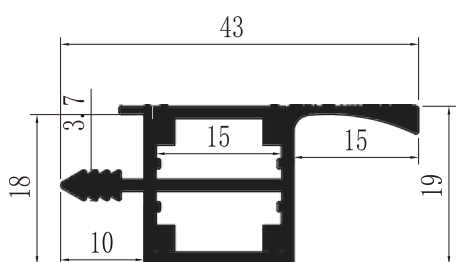

BALLATRIX : LCB3420, LCB4319

Material: AL6063-T5
Colour: Anodised or Powder Coated
Black, White Silver, Custom Color
PC Cover: Opal Diffuser, Transparent
Frosted.
Length: Up to 5m

LCB4319