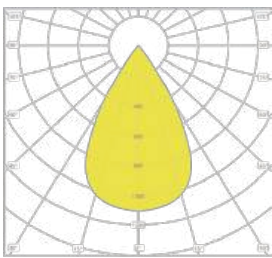

50°x50°

35°x75°

60°

90°

单偏

双偏

BALLATRIX : LCB1204, LCB1205, LCB1302

LCB1204