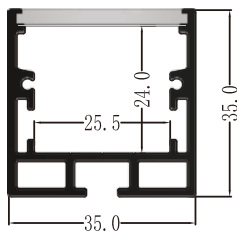

Material: AL6063-T5
Colour: Anodised or Powder Coated
Black, White Silver, Custom Color
PC Cover: Opal Diffuser, Transparent
Frosted.
Length: Up to 5m

LCB3535R