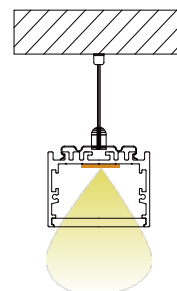

BALLATRIX : LCB5035R