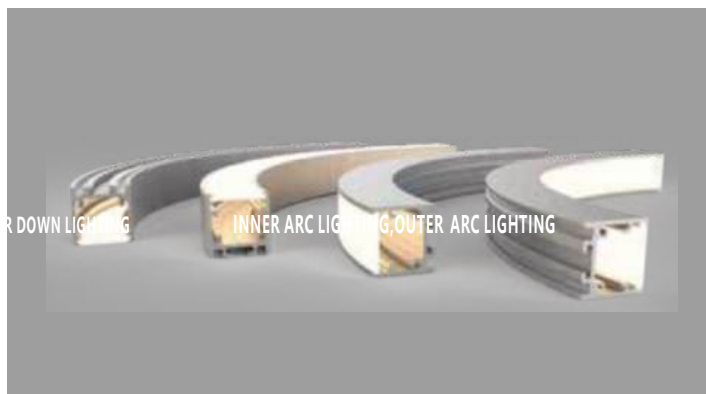

Material: AL6063-T5
Colour: Anodised or Powder Coated
Black, White Silver, Custom Color
PC Cover: Opal Diffuser, Transparent
Frosted.
Length: Up to 5m