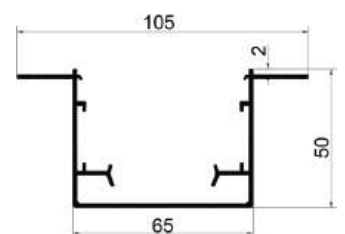

BALLATRIX : LCB2219, LCB3219

Material: AL6063-T5
Colour: Anodised or Powder Coated
Black, White Silver, Custom Color
PC Cover: Opal Diffuser, Transparent
Frosted.
Length: Up to 5m

LCB3219