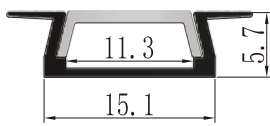

BALLATRIX : LCB1104, LCB1104A

LCB1104