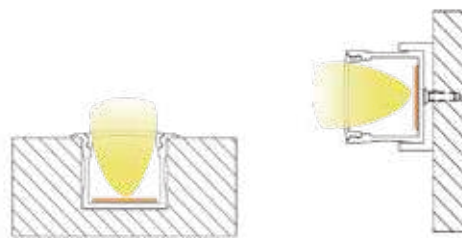

BALLATRIX : LCB2007, LCB2008, LCB2007A