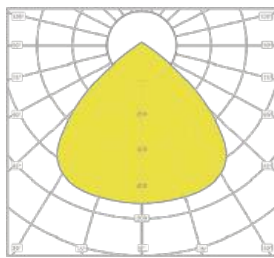

50°x50°

35°x75°

60°

90°

单偏

双偏

BALLATRIX : LCB1204, LCB1205, LCB1302

LCB1204