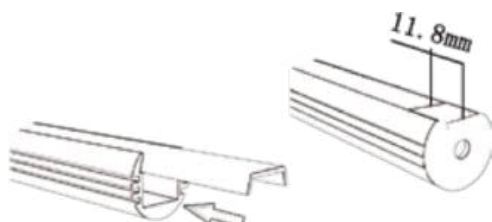

LCB1106/1106A
 Plastic End Cap

LCB1106/1106A
 Metal Clip

LCB1106
 End Insertion

LCB1106A
 Top Insertion

BALLATRIX : LCBV04, LCB1218

LCBV04

Material: AL6063-T5

Colour: Anodised or Powder Coated