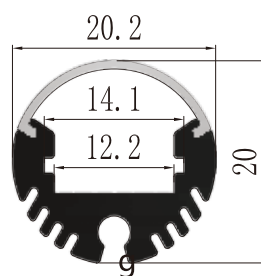

Material: AL6063-T5
Colour: Anodised or Powder Coated
Black, White Silver, Custom Color
PC Cover: Opal Diffuser, Transparent
Frosted.
Length: Up to 5m

LCB2020

LCB2020
Plastic End Cap