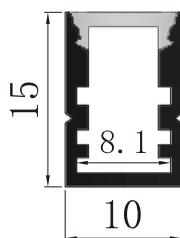

BALLATRIX : LCB1010, LCB1013, LCB1015

LCB1010

LCB1013

LCB1015

Material: AL6063-T5
Colour: Anodised or Powder Coated
Black, White Silver, Custom Color
PC Cover: Opal Diffuser, Transparent
Frosted.
Length: Up to 5m