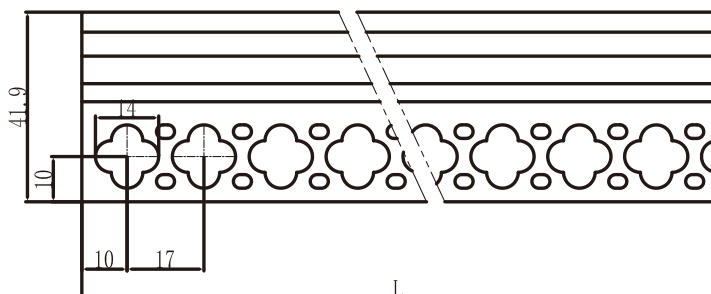

Screw on both side
before plastering

BALLATRIX : LCB5917

LCB5917

LCB5315
Plastic End Cap

Screw on one side
before plastering

Material: AL6063-T5
Colour: Anodised or Powder Coated
Black, White Silver, Custom Color
PC Cover: Opal Diffuser, Transparent
Frosted.
Length: Up to 5m