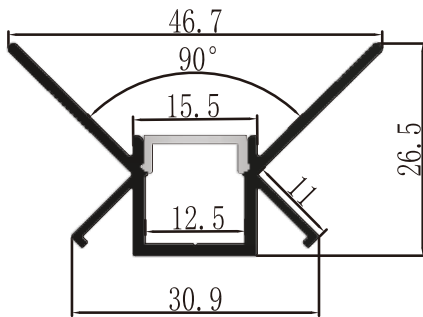

Length: Up to 5m

LCB1911

LCB2111

LCB1911
Plastic End Cap

LCB2111
Plastic End Cap

LCB1911
Metal Clip

BALLATRIX : LCB4615

LCB4615