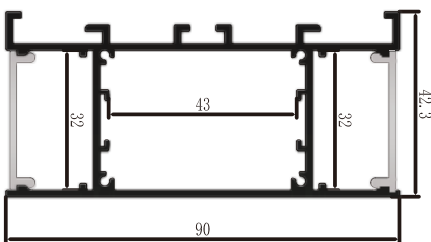

LCB4290
Plastic End Cap