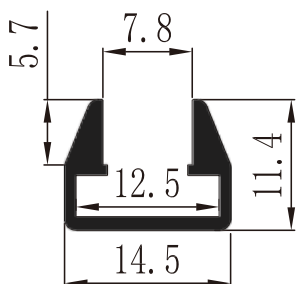

LCB1106/1106A
 Plastic End Cap

LCB1106/1106A
 Metal Clip

LCB1106
 End Insertion

LCB1106A
 Top Insertion

BALLATRIX : LCBV04, LCB1218

LCBV04

Material: AL6063-T5

Colour: Anodised or Powder Coated