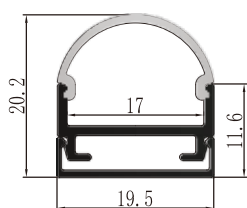

Length: Up to 5m

LCB1103
End Insertion

LCB1103A
Top Insertion

BALLATRIX : LCB1304, LCB1601, LCB1602

LCB1304

LCB1601

LCB1602

Channel Colour