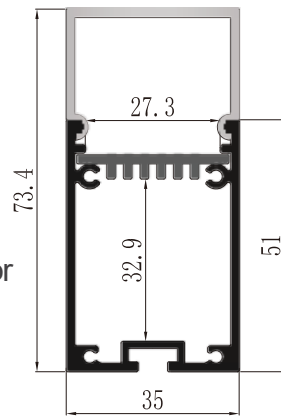

LCB0001
Plastic End Caps

LCB0001
Metal Clip

LCB0001/6
Metal Clip

Suspended
Cable

BALLATRIX : LCB3573. LCB3575

LCB3573

Material: AL6063-T5
 Colour: Anodised or Powder Coated
 Black, White Silver, Custom Color
 PC Cover: Opal Diffuser, Transparent
 Frosted.
 Length: Up to 5m