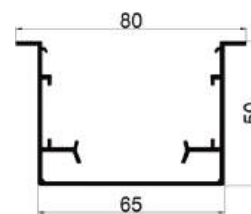

BALLATRIX : LCB2218 LCB3218

Material: AL6063-T5
Colour: Anodised or Powder Coated
Black, White Silver, Custom Color
PC Cover: Opal Diffuser, Transparent
Frosted.
Length: Up to 5m

Aluminum Profiles

LCB3218