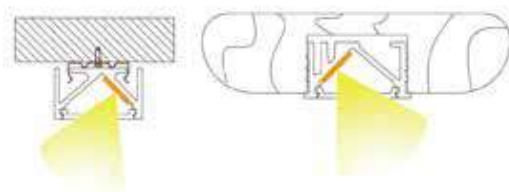

BALLATRIX : LCB1911, LCB2111