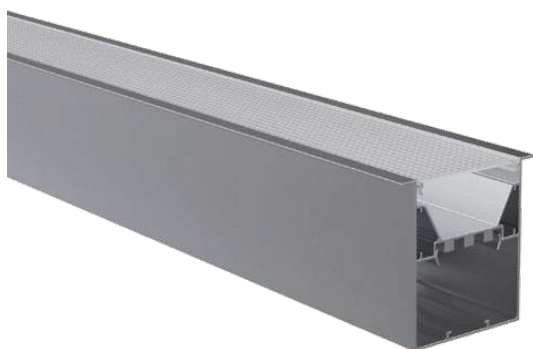

Aluminum Profiles

LCB2218