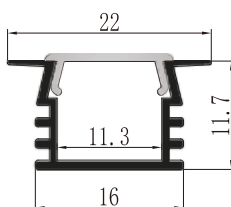

BALLATRIX : LCB1105, LCB1105A

LCB1105A

Material: AL6063-T5
Colour: Anodised or Powder Coated
Black, White Silver, Custom Color
PC Cover: Opal Diffuser, Transparent
Frosted.
Length: Up to 5m