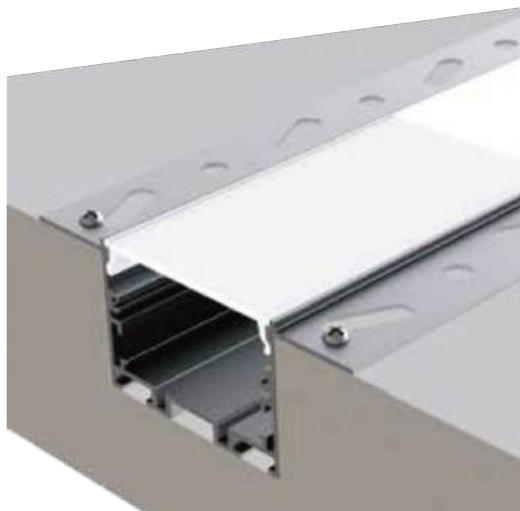

BALLATRIX : LCB9035T

LCB9035T
Metal End Cap

Material: AL6063-T5
Colour: Anodised or Powder Coated
Black, White Silver, Custom Color
PC Cover: Opal Diffuser, Transparent
Frosted.
Length: Up to 5m