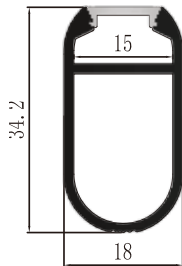

BALLATRIX : LCB3518

LCB3518

Material: AL6063-T5
Colour: Anodised or Powder Coated
Black, White Silver, Custom Color
PC Cover: Opal Diffuser, Transparent
Frosted.
Length: Up to 5m