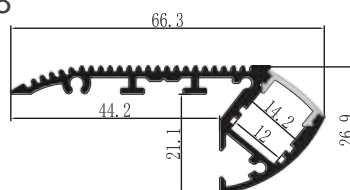

Material: AL6063-T5
 Colour: Anodised or Powder Coated
 Black, White Silver, Custom Color
 PC Cover: Opal Diffuser, Transparent
 Frosted.
 Length: Up to 5m

LCB6725
 Plastic End Cap

LCB6728

LCB6728
Plastic End Cap