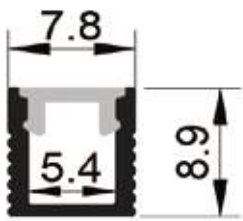

LCB0078
Plastic End Cap

LCB0078A
Plastic End Cap

Material: AL6063-T5
Colour: Anodised or Powder Coated
Black, White Silver, Custom Color
PC Cover: Opal Diffuser, Transparent
Frosted.
Length: Up to 5m