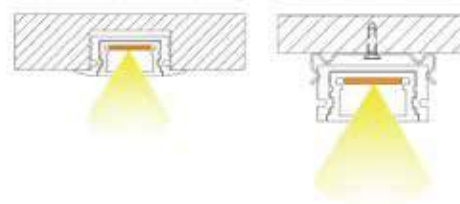

BALLATRIX : LCB1910, LCB2810

LCB1910