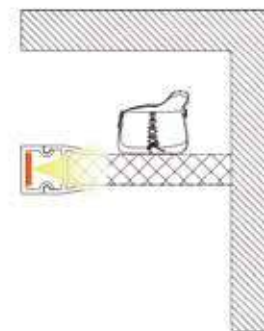

BALLATRIX : LCBV04, LCB1218

Material: AL6063-T5

Colour: Anodised or Powder Coated

Black, White Silver, Custom Color

PC Cover: Opal Diffuser, Transparent

Frosted.

Length: Up to 5m

LCB1218