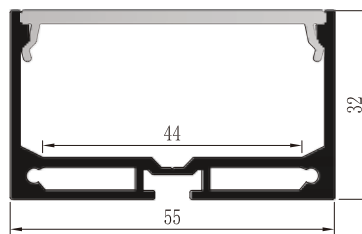

Material: AL6063-T5
Colour: Anodised or Powder Coated
Black, White Silver, Custom Color
PC Cover: Opal Diffuser, Transparent
Frosted.
Length: Up to 5m

LCB5532