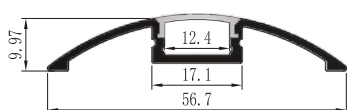

LCB1206
Plastic End Cap