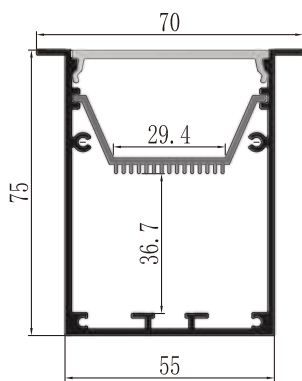

BALLATRIX : LCB5575, LCB7075

Material: AL6063-T5
Colour: Anodised or Powder Coated
Black, White Silver, Custom Color
PC Cover: Opal Diffuser, Transparent
Frosted.
Length: Up to 5m