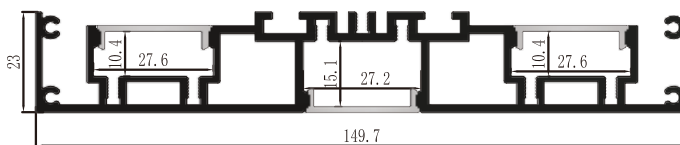

Material: AL6063-T5
Colour: Anodised or Powder Coated
Black, White Silver, Custom Color
PC Cover: Opal Diffuser, Transparent
Frosted.
Length: Up to 5m

LCB15023
Metal End Cap