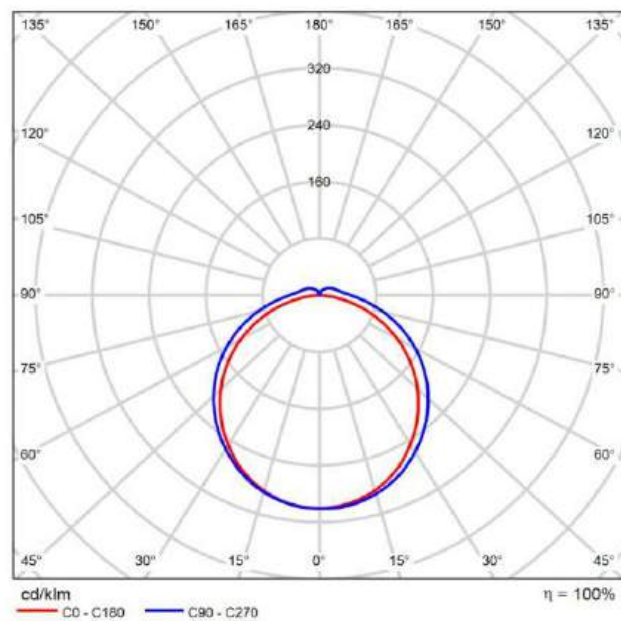

Common Specification:

UGR: <19
Input power range: 20-28W
Beam angles: 120°(H), 110°(V)
CRI: Ra > 83,
Color temperature: Cool, 5000K; Neutral, 4000K;
Warm, 3000K; Amber, 2700K,
SCDM: 3
LLD(Av): 2.21% @ 12,000 hrs
Diffuser: Polycarbonate
Chromaticity shift (Av): 0.0012 @ 12,000 hrs
Fitting Material: Aluminium
Fitting color: Anodise metallic or custom colour
IP rating: IP67 (driver), weatherproof PCB
Input Voltage: 200-240Vac
Power factor: >0.96 @ 20W
Operating temperature: -20°C to 45°C
Approved standards: SAA, C-Tick
Life expectancy (L70): >60,000 hrs
Warranty: 5 years
Weight: 1.3kg 600mm, 2.5kg 1200mm long
Custom color: Yes

Lighting Control Hardware:

Wired or wireless DALI-2
Wireless LoRa with i3t Smart App
Wireless range: 5km
Hierarchical Zone layers: 5
Groups per Zone: 255
Number of gateway: 1 (typical)
Point-n-click Zone-Group configuration
Ambient light correction

i3t User Interface:

Zone-Group dimming
Scene setting
Occupancy sensing
Access and Security Control
Emergency Light monitoring

SMQ20 - A120xxxAN65 - xx

Dimensions:

Photometric Chart:

SMQ20 photometric chart