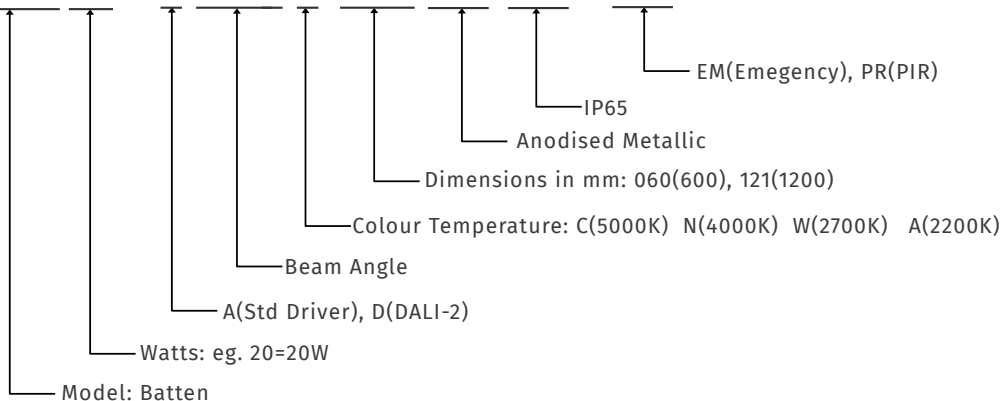

SIRIUS

SMQ20 Specification:

Efficacy: 116 lm/W @ 20W
Lighting Control: Dimmable
Driver: BK-PUL018A-0450A, Flicker free

SMQ20 (Std Driver) Specification:

Efficacy: 139 lm/W @ 20W
Driver: BK-PQL022-C450A Flicker free

Common Specification:

UGR: <19
Input power range: 20-28W
Beam angles: 120°(H), 110°(V)
CRI: Ra > 83,
Color temperature: Cool, 5000K; Neutral, 4000K;
Warm, 3000K; Amber, 2700K,
SCDM: 3
LLD(Av): 2.21% @ 12,000 hrs
Diffuser: Polycarbonate
Chromaticity shift (Av): 0.0012 @ 12,000 hrs
Fitting Material: Aluminium
Fitting color: Anodise metallic or custom colour
IP rating: IP67 (driver), weatherproof PCB
Input Voltage: 200-240Vac
Power factor: >0.96 @ 20W
Operating temperature: -20°C to 45°C
Approved standards: SAA, C-Tick
Life expectancy (L70): >60,000 hrs
Warranty: 5 years
Weight: 1.3kg 600mm, 2.5kg 1200mm long
Custom color: Yes

Lighting Control Hardware:

Wired or wireless DALI-2
Wireless LoRa with i3t Smart App
Wireless range: 5km
Hierarchical Zone layers: 5
Groups per Zone: 255
Number of gateway: 1 (typical)
Point-n-click Zone-Group configuration
Ambient light correction

i3t User Interface:

Zone-Group dimming
Scene setting
Occupancy sensing
Access and Security Control
Emergency Light monitoring

SMQ20 - A120xxxAN65 - xx