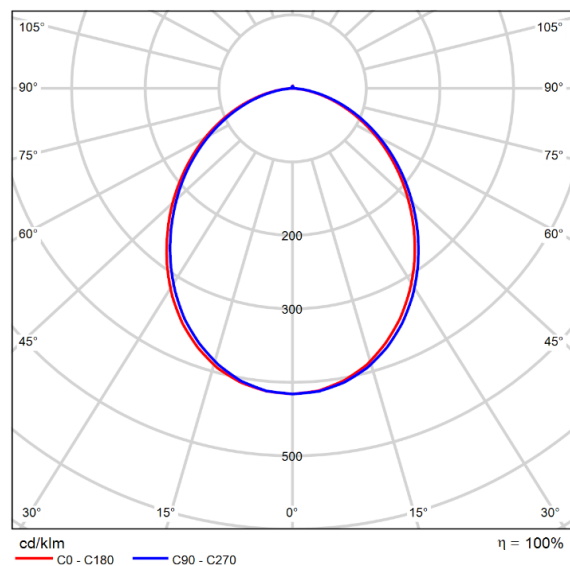

HALO

DLH-D (DALI) Specification:

Efficacy: 105 lm/W @ 20W
UGR: <22
Lighting Control: Dimmable
Driver: BK-PUL018A-0450A, Flicker free

DLH-S (Std Driver) Specification:

Efficacy: 115 lm/W @ 20W
UGR: <22
Driver: BK-PQL022-C450A flicker free

Common Specification:

Input power range: 8-20W
Beam angles: 60° symmetrical
CRI: Ra>90,
Color temperature: Cool, 5000K; Neutral, 4000K;
Warm, 3000K; Amber, 2700,
SCDM: 3
LLD(Av): 2.21% @ 12,000 hrs
Diffuser: Polycarbonate
Chromaticity shift (Av): 0.0012 @ 12,000 hrs
Fitting Material: Powder coated aluminium
Fitting color: USA white
IP rating: IP40
Input Voltage: 200-240Vac
Power factor: >0.95 @ 20W
Operating temperature: -20°C to 45°C
Approved standards: SAA, C-Tick
Life expectancy (L70): >60,000 hrs
Warranty: 5 years
Weight: 0.6kg (145mm), 0.7kg (200mm)
Custom color: Yes

Lighting Control Hardware:

Wired or wireless DALI-2
Wireless LoRa with i3t Smart App
Wireless range: 5km
Hierarchical Zone layers: 5
Groups per Zone: 255
Number of gateway: 1 (typical)
Point-n-click Zone-Group configuration
Ambient light correction

i3t User Interface:

Zone-Group dimming
Scene setting
Occupancy sensing
Daylight tracking: 2700-5500K
Access and Security Control

Indicative Photometric Chart