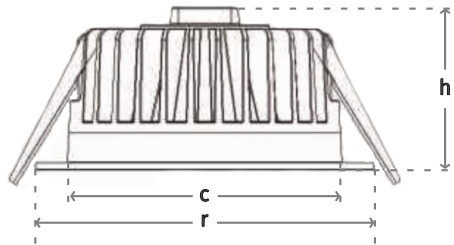

### At a Glance:

- ▷ Up to 20W
- ▷ 145mm, 200mm cut-out
- ▷ DALI-2 or standard control-gear option
- ▷ Large diffuser for lower glare
- ▷ CRI 90+
- ▷ Flicker free
- ▷ 120° beam
- ▷ 2700K, 3000K, 4000K, 5000K
- ▷ IP54
- ▷ wireless DALI-2 and LoRa wireless
- ▷ MacAdam 3
- ▷ AS/NZS 60598.2.1 compliance
- ▷ Finish: USA white
- ▷ 60,000 hrs lamp life L80B10
- ▷ 5-year warranty