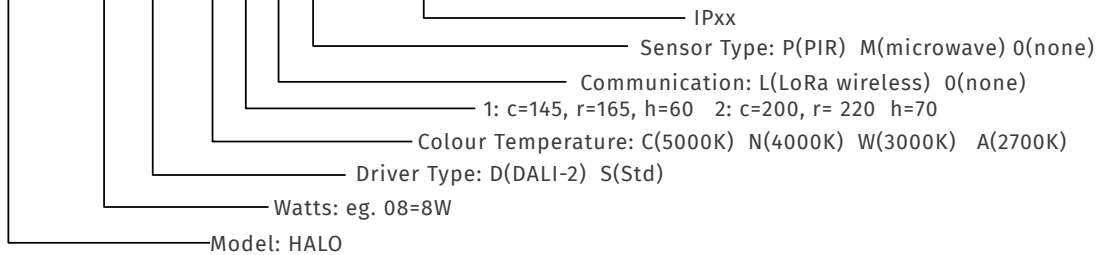

DLHXXX-XXXX-XXXX